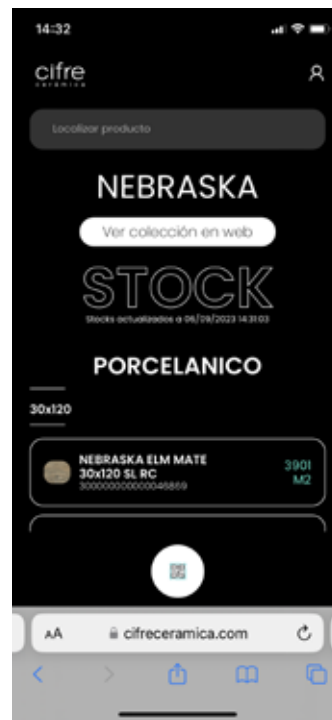

The website is available in 4 languages, Spanish, English, French and German.

**[www.cifreceramica.com/tiendas](https://cifreceramica.com/tiendas)**

clicking on scan code will open a screen, asking for the application's permission to use the camera. Click on allow.

In this screen you can also select the desired language.

The camera will be activated and you will be able to scan the qr code found on each panel.

Once scanned, you will see the stock of the collection on the screen.

This is sorted by formats, and within these by C1, N-PLUS and ANTISLIP material.

By clicking on the image on the left of the product, the technical characteristics of the product will be displayed

Once you have the list of results if you write in the search bar “Filter results” you will be able to filter the results by colour, format. In order to make a more selective search.

Colour filter (White) active

Format filter (60x120) active

To scan another panel, click on the qr icon, the white circle with a qr code at the bottom. Clicking on it will reopen the camera to scan a new qr.