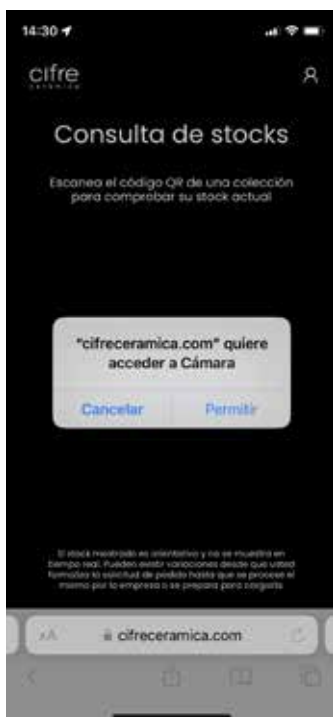

clicking on scan code will open a screen, asking for the application's permission to use the camera. Click on allow.

In this screen you can also select the desired language.

The camera will be activated and you will be able to scan the qr code found on each panel.

Once scanned, you will see the stock of the collection on the screen.

This is sorted by formats, and within these by C1, N-PLUS and ANTISLIP material.

By clicking on the image on the left of the product, the technical characteristics of the product will be displayed