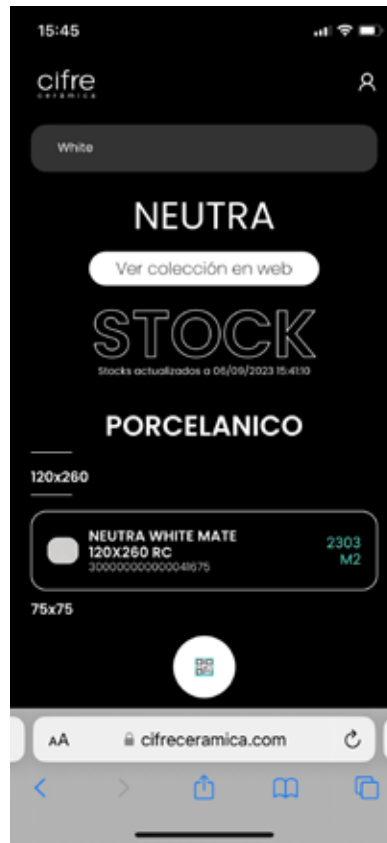

**<https://cifreceramica.com/tiendas>.**

This new functionality, hosted on the web, works through QR codes located on the panels of the shops.

Thus, to find out the stock of a piece, all you have to do is scan the code using your mobile phone. Once inside the application, the user can choose the specific model or filter by parameters such as format, finish or colour. In addition to the stock, the user can consult other information with the technical characteristics of each product.

The website is available in 4 languages, Spanish, English, French and German.

**[www.cifreceramica.com/tiendas](https://cifreceramica.com/tiendas)**

clicking on scan code will open a screen, asking for the application's permission to use the camera. Click on allow.

In this screen you can also select the desired language.

The camera will be activated and you will be able to scan the qr code found on each panel.

Once scanned, you will see the stock of the collection on the screen.

This is sorted by formats, and within these by C1, N-PLUS and ANTISLIP material.

By clicking on the image on the left of the product, the technical characteristics of the product will be displayed

Once you have the list of results if you write in the search bar “Filter results” you will be able to filter the results by colour, format. In order to make a more selective search.