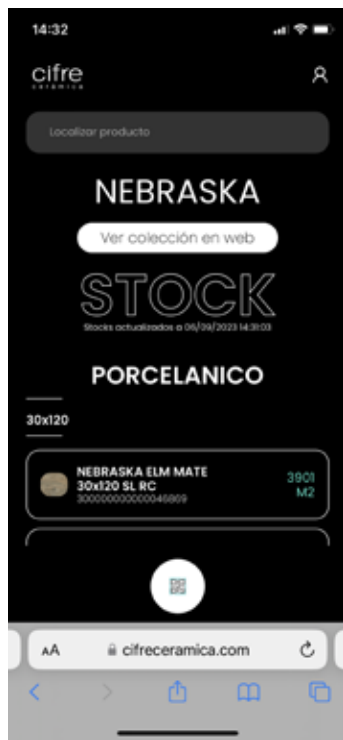

The website is available in 4 languages, Spanish, English, French and German.

**[www.cifreceramica.com/tiendas](https://cifreceramica.com/tiendas)**

clicking on scan code will open a screen, asking for the application's permission to use the camera. Click on allow.

In this screen you can also select the desired language.

The camera will be activated and you will be able to scan the qr code found on each panel.

Once scanned, you will see the stock of the collection on the screen.

This is sorted by formats, and within these by C1, N-PLUS and ANTISLIP material.

By clicking on the image on the left of the product, the technical characteristics of the product will be displayed

Once you have the list of results if you write in the search bar “Filter results” you will be able to filter the results by colour, format. In order to make a more selective search.

Colour filter (White) active

Format filter (60x120) active

To scan another panel, click on the qr icon, the white circle with a qr code at the bottom. Clicking on it will reopen the camera to scan a new qr.