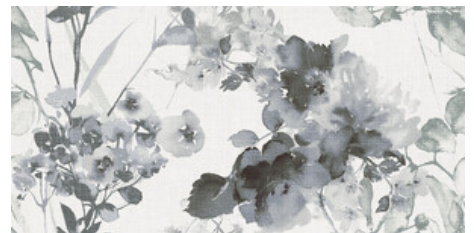

Serie **Villore**

60x120 XS RC / 24"x48"

60x120 Xs Rc / 24"x48"

WHITE MATE 60x120 XS RC PB

G.182 | MATE | Pasta Blanca
Rectificado.

IVORY MATE 60x120 XS RC PB

G.182 | MATE | Pasta Blanca
Rectificado.

SWAN WHITE MATE 60x120 XS RC

PB
G.183 | MATE | Pasta Blanca
Rectificado.

SWAN IVORY MATE 60x120 XS RC

PB
G.183 | MATE | Pasta Blanca
Rectificado.

ELIXIR IVORY MATE 60x120 XS

RC PB
G.183 | MATE | Pasta Blanca
Rectificado.

ELIXIR WHITE MATE 60x120 XS