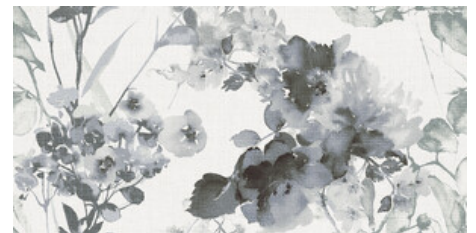

cifre
cerámica

Serie **Villore**

60x120 XS RC / 24"x48"

60x120 Xs Rc / 24"x48"

WHITE MATE 60x120 XS RC PB

G.182 | MATE | Pasta Blanca
Rectificado.

IVORY MATE 60x120 XS RC PB

G.182 | MATE | Pasta Blanca
Rectificado.

SWAN WHITE MATE 60x120 XS RC

PB
G.183 | MATE | Pasta Blanca
Rectificado.

SWAN IVORY MATE 60x120 XS RC

PB
G.183 | MATE | Pasta Blanca
Rectificado.

ELIXIR IVORY MATE 60x120 XS

RC PB
G.183 | MATE | Pasta Blanca
Rectificado.