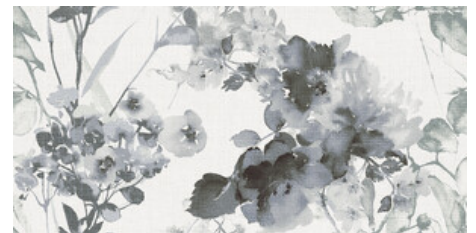

Serie **Villore**

60x120 XS RC / 24"x48"

60x120 Xs Rc / 24"x48"

WHITE MATE 60x120 XS RC PB

G.182 | MATE | Pasta Blanca
Rectificado.

IVORY MATE 60x120 XS RC PB

G.182 | MATE | Pasta Blanca
Rectificado.

SWAN WHITE MATE 60x120 XS RC

PB
G.183 | MATE | Pasta Blanca
Rectificado.

SWAN IVORY MATE 60x120 XS RC

PB
G.183 | MATE | Pasta Blanca
Rectificado.

ELIXIR IVORY MATE 60x120 XS

RC PB
G.183 | MATE | Pasta Blanca
Rectificado.

ELIXIR WHITE MATE 60x120 XS