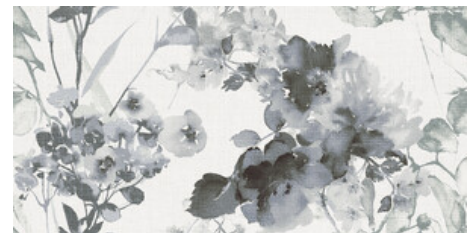

**SWAN WHITE MATE 60x120 XS RC PB**

G.183 | MATE | Pasta Blanca  
Rectificado.

**SWAN IVORY MATE 60x120 XS RC PB**

G.183 | MATE | Pasta Blanca  
Rectificado.

**ELIXIR IVORY MATE 60x120 XS RC PB**

G.183 | MATE | Pasta Blanca  
Rectificado.