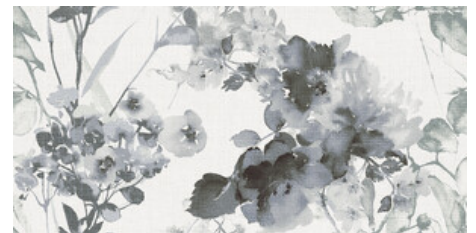

cifre
cerámica

Serie **Villore**

60x120 XS RC / 24"x48"

60x120 Xs Rc / 24"x48"

WHITE MATE 60x120 XS RC PB

G.182 | MATE | Pasta Blanca
Rectificado.

IVORY MATE 60x120 XS RC PB

G.182 | MATE | Pasta Blanca
Rectificado.

**SWAN WHITE MATE 60x120 XS RC
PB**

G.183 | MATE | Pasta Blanca
Rectificado.

**SWAN IVORY MATE 60x120 XS RC
PB**

G.183 | MATE | Pasta Blanca
Rectificado.

**ELIXIR IVORY MATE 60x120 XS
RC PB**

G.183 | MATE | Pasta Blanca
Rectificado.