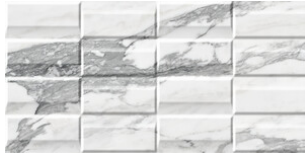

---

**WHITE BRILLO 40x120 XS RC**  
G.180 | BRILLO | Pasta Blanca  
Rectificado.

**RING WHITE BRILLO 40x120 XS RC**  
G.181 | BRILLO | Pasta Blanca  
Rectificado.

**30x60 Xs Rc / 12"x24"**

---

**WHITE BRILLO 30x60 XS PB RC**  
G.134 | BRILLO | Pasta Blanca  
Rectificado.

**EXACT WHITE BRILLO 30x60 XS  
PB RC**  
G.135 | BRILLO | Pasta Blanca  
Rectificado.

**30x30 / 12"x12"**

---

**MOSAICO WHITE PULIDO 30x30**  
SP2037 | PULIDO |

---

**Peldaños Técnicos**

---

Porcelánico