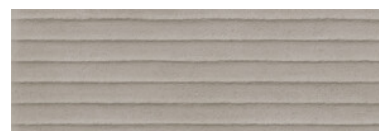

ACCORD VISON MATE 25X75
G.108 | MATE | Pasta Blanca