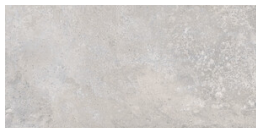

**PEARL MATE 60X60 SL**  
G.66 | MATE | Pasta Neutra

---

**25x50 Xs Pb / 10"x20"**

---

**WHITE MATE 25x50 XS PB**  
G.114 | MATE | Pasta Blanca

**PEARL MATE 25x50 XS PB**  
G.114 | MATE | Pasta Blanca

**IVORY MATE 25x50 XS PB**  
G.114 | MATE | Pasta Blanca

**SHARE IVORY MATE 25x50 XS PB**  
G.115 | MATE | Pasta Blanca

**SHARE WHITE MATE 25x50 XS PB**  
G.115 | MATE | Pasta Blanca