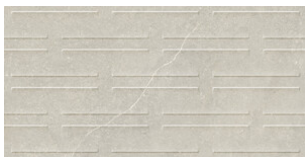

CHAIN SAND MATE 30x60 XS PB RC
G.135 | MATE | Pasta Blanca
Rectificado.