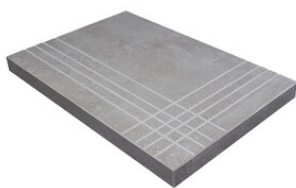

**PEARL MATE 60X60 SL**  
G.66 | MATE | Pasta Neutra

---

**25x50 Xs Pb / 10"x20"**

---

**WHITE MATE 25x50 SL PB**  
G.114 | MATE | Pasta Blanca

**PEARL MATE 25x50 XS PB**  
G.114 | MATE | Pasta Blanca

**IVORY MATE 25x50 XS PB**  
G.114 | MATE | Pasta Blanca

**DATE WARM MATE 25x50 XS PB**  
G.115 | MATE | Pasta Blanca

**DATE COLD MATE 25x50 XS PB**  
G.115 | MATE | Pasta Blanca

**Peldaños Técnicos**

Porcelánico

**RODAPIÉ 7,5X60**  
| 60X60 / 24"x24"**PELDAÑO ROMO 60X60**  
| 60X60 / 24"x24"**PELDAÑO ANGULO ROMO 60X60**  
| 60X60 / 24"x24"**PELDAÑO GRADONE RECTO 60X60**  
| 60X60 / 24"x24"**PELDAÑO ANGULO GRADONE RECTO 60X60**  
| 60X60 / 24"x24"