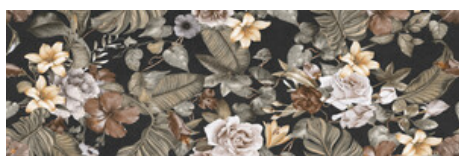

SAND MATE 40x120 XS RC
G.180 | MATE | Pasta Blanca
Rectificado.

TERRACOTTA MATE 40x120 XS RC
G.180 | MATE | Pasta Blanca
Rectificado.

SAGE MATE 40x120 XS RC
G.180 | MATE | Pasta Blanca
Rectificado.

AXEL WHITE MATE 40x120 XS RC
G.181 | MATE | Pasta Blanca
Rectificado.

**AXEL PEARL MATE 40x120 XS RC**G.181 | MATE | Pasta Blanca
Rectificado.**AXEL IVORY MATE 40x120 XS RC**G.181 | MATE | Pasta Blanca
Rectificado.**FLOW PEARL MATE 40x120 XS RC**G.181 | MATE | Pasta Blanca
Rectificado.**FLOW ANTHRACITE MATE 40x120 XS RC**G.181 | MATE | Pasta Blanca
Rectificado.**FLOW IVORY MATE 40x120 XS RC**G.181 | MATE | Pasta Blanca
Rectificado.**PALMER WARM MATE 40x120 XS RC**G.181 | MATE | Pasta Blanca
Rectificado.**PALMER COLD MATE 40x120 XS RC**G.181 | MATE | Pasta Blanca
Rectificado.**HERA SAGE MATE 40x120 XS RC**G.181 | MATE | Pasta Blanca
Rectificado.**PENTA WARM MATE 40x120 XS RC**G.181 | MATE | Pasta Blanca
Rectificado.**PENTA COLD MATE 40x120 XS RC**G.181 | MATE | Pasta Blanca
Rectificado.