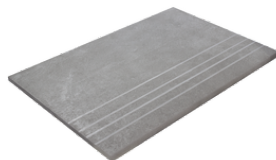

**AXEL PEARL MATE 40x120 XS RC**G.181 | MATE | Pasta Blanca
Rectificado.**AXEL IVORY MATE 40x120 XS RC**G.181 | MATE | Pasta Blanca
Rectificado.**FLOW PEARL MATE 40x120 XS RC**G.181 | MATE | Pasta Blanca
Rectificado.**FLOW ANTHRACITE MATE 40x120 XS RC**G.181 | MATE | Pasta Blanca
Rectificado.**FLOW IVORY MATE 40x120 XS RC**G.181 | MATE | Pasta Blanca
Rectificado.**PALMER WARM MATE 40x120 XS RC**G.181 | MATE | Pasta Blanca
Rectificado.**PALMER COLD MATE 40x120 XS RC**G.181 | MATE | Pasta Blanca
Rectificado.**HERA SAGE MATE 40x120 XS RC**G.181 | MATE | Pasta Blanca
Rectificado.**PENTA WARM MATE 40x120 XS RC**G.181 | MATE | Pasta Blanca
Rectificado.**PENTA COLD MATE 40x120 XS RC**G.181 | MATE | Pasta Blanca
Rectificado.

Peldaños Técnicos

Porcelánico

RODAPIÉ 10X60
| 60X120 / 24"x48"

RODAPIÉ 7,5X60
| 60X60 / 24"x24"

PELDAÑO ROMO 60X120
| 60X120 / 24"x48"

PELDAÑO ROMO 60X60
| 60X60 / 24"x24"

PELDAÑO ANGULO ROMO 60X60
| 60X60 / 24"x24"