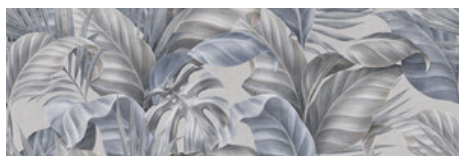

**AXEL PEARL MATE 40x120 XS RC**G.181 | MATE | Pasta Blanca
Rectificado.**AXEL IVORY MATE 40x120 XS RC**G.181 | MATE | Pasta Blanca
Rectificado.**FLOW PEARL MATE 40x120 XS RC**G.181 | MATE | Pasta Blanca
Rectificado.**FLOW ANTHRACITE MATE 40x120 XS RC**G.181 | MATE | Pasta Blanca
Rectificado.**FLOW IVORY MATE 40x120 XS RC**G.181 | MATE | Pasta Blanca
Rectificado.**PALMER WARM MATE 40x120 XS RC**G.181 | MATE | Pasta Blanca
Rectificado.**PALMER COLD MATE 40x120 XS RC**G.181 | MATE | Pasta Blanca
Rectificado.**HERA SAGE MATE 40x120 XS RC**G.181 | MATE | Pasta Blanca
Rectificado.**PENTA WARM MATE 40x120 XS RC**G.181 | MATE | Pasta Blanca
Rectificado.**PENTA COLD MATE 40x120 XS RC**G.181 | MATE | Pasta Blanca
Rectificado.