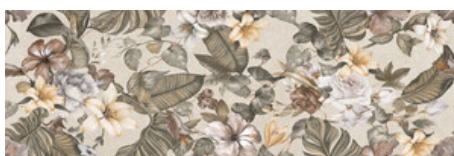

SAND MATE 40x120 XS RC
G.180 | MATE | Pasta Blanca
Rectificado.

TERRACOTTA MATE 40x120 XS RC
G.180 | MATE | Pasta Blanca
Rectificado.

SAGE MATE 40x120 XS RC
G.180 | MATE | Pasta Blanca
Rectificado.

AXEL WHITE MATE 40x120 XS RC
G.181 | MATE | Pasta Blanca
Rectificado.

**AXEL PEARL MATE 40x120 XS RC**G.181 | MATE | Pasta Blanca
Rectificado.**AXEL IVORY MATE 40x120 XS RC**G.181 | MATE | Pasta Blanca
Rectificado.**FLOW PEARL MATE 40x120 XS RC**G.181 | MATE | Pasta Blanca
Rectificado.**FLOW ANTHRACITE MATE 40x120 XS RC**G.181 | MATE | Pasta Blanca
Rectificado.**FLOW IVORY MATE 40x120 XS RC**G.181 | MATE | Pasta Blanca
Rectificado.**PALMER WARM MATE 40x120 XS RC**G.181 | MATE | Pasta Blanca
Rectificado.**PALMER COLD MATE 40x120 XS RC**G.181 | MATE | Pasta Blanca
Rectificado.**HERA SAGE MATE 40x120 XS RC**G.181 | MATE | Pasta Blanca
Rectificado.**PENTA WARM MATE 40x120 XS RC**G.181 | MATE | Pasta Blanca
Rectificado.**PENTA COLD MATE 40x120 XS RC**G.181 | MATE | Pasta Blanca
Rectificado.