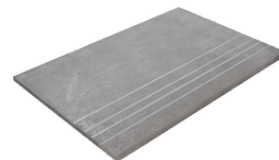

**AXEL PEARL MATE 40x120 XS RC**G.181 | MATE | Pasta Blanca
Rectificado.**AXEL IVORY MATE 40x120 XS RC**G.181 | MATE | Pasta Blanca
Rectificado.**FLOW PEARL MATE 40x120 XS RC**G.181 | MATE | Pasta Blanca
Rectificado.**FLOW ANTHRACITE MATE 40x120 XS RC**G.181 | MATE | Pasta Blanca
Rectificado.**FLOW IVORY MATE 40x120 XS RC**G.181 | MATE | Pasta Blanca
Rectificado.**PALMER WARM MATE 40x120 XS RC**G.181 | MATE | Pasta Blanca
Rectificado.**PALMER COLD MATE 40x120 XS RC**G.181 | MATE | Pasta Blanca
Rectificado.**HERA SAGE MATE 40x120 XS RC**G.181 | MATE | Pasta Blanca
Rectificado.**PENTA WARM MATE 40x120 XS RC**G.181 | MATE | Pasta Blanca
Rectificado.**PENTA COLD MATE 40x120 XS RC**G.181 | MATE | Pasta Blanca
Rectificado.

Peldaños Técnicos

Porcelánico

RODAPIÉ 10X60
| 60X120 / 24"x48"

RODAPIÉ 7,5X60
| 60X60 / 24"x24"

PELDAÑO ROMO 60X120
| 60X120 / 24"x48"

PELDAÑO ROMO 60X60
| 60X60 / 24"x24"

PELDAÑO ANGULO ROMO 60X60
| 60X60 / 24"x24"