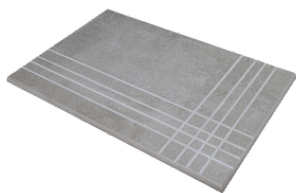

**AXEL PEARL MATE 40x120 XS RC**G.181 | MATE | Pasta Blanca
Rectificado.**AXEL IVORY MATE 40x120 XS RC**G.181 | MATE | Pasta Blanca
Rectificado.**FLOW PEARL MATE 40x120 XS RC**G.181 | MATE | Pasta Blanca
Rectificado.**FLOW ANTHRACITE MATE 40x120 XS RC**G.181 | MATE | Pasta Blanca
Rectificado.**FLOW IVORY MATE 40x120 XS RC**G.181 | MATE | Pasta Blanca
Rectificado.**PALMER WARM MATE 40x120 XS RC**G.181 | MATE | Pasta Blanca
Rectificado.**PALMER COLD MATE 40x120 XS RC**G.181 | MATE | Pasta Blanca
Rectificado.**HERA SAGE MATE 40x120 XS RC**G.181 | MATE | Pasta Blanca
Rectificado.**PENTA WARM MATE 40x120 XS RC**G.181 | MATE | Pasta Blanca
Rectificado.**PENTA COLD MATE 40x120 XS RC**G.181 | MATE | Pasta Blanca
Rectificado.

Peldaños Técnicos

Porcelánico

RODAPIÉ 10X60
| 60X120 / 24"x48"

RODAPIÉ 7,5X60
| 60X60 / 24"x24"

PELDAÑO ROMO 60X120
| 60X120 / 24"x48"

PELDAÑO ROMO 60X60
| 60X60 / 24"x24"

PELDAÑO ANGULO ROMO 60X60
| 60X60 / 24"x24"

PELDAÑO ANGULO ROMO 60X120
| 60X120 / 24"x48"

PELDAÑO GRADONE RECTO 60X120
| 60X120 / 24"x48"

PELDAÑO GRADONE RECTO 60X60
| 60X60 / 24"x24"

PELDAÑO ANGULO GRADONE RECTO 60X120
| 60X120 / 24"x48"

PELDAÑO ANGULO GRADONE RECTO 60X60
| 60X60 / 24"x24"