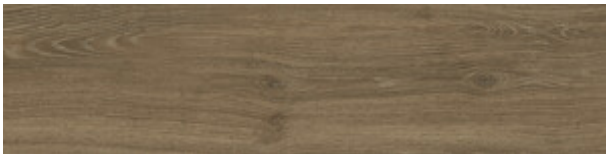

Serie **Awan**

30x120 XS / 12"x48"

30x120 Xs / 12"x48"

MAPLE MATE 30X120 XS
G.75 | MATE | Pasta Neutra

OAK MATE 30X120 XS
G.75 | MATE | Pasta Neutra

WALNUT MATE 30X120 XS
G.75 | MATE | Pasta Neutra

ELM MATE 30X120 XS
G.75 | MATE | Pasta Neutra