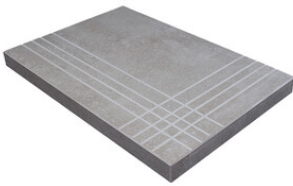

Serie **Awan**

30x120 XS / 12"x48"

30x120 Xs / 12"x48"

MAPLE MATE 30X120 XS
G.75 | MATE | Pasta Neutra

OAK MATE 30X120 XS
G.75 | MATE | Pasta Neutra

WALNUT MATE 30X120 XS
G.75 | MATE | Pasta Neutra

ELM MATE 30X120 XS
G.75 | MATE | Pasta Neutra

Peldaños Técnicos

Porcelánico

RODAPIÉ 10X60
| 30X120 / 12"x48"

PELDAÑO ROMO 30X120
| 30X120 / 12"x48"

PELDAÑO ANGULO ROMO 30X120
| 30X120 / 12"x48"

PELDAÑO GRADONE RECTO 30X120
| 30X120 / 12"x48"

PELDAÑO ANGULO GRADONE RECTO 30X120
| 30X120 / 12"x48"