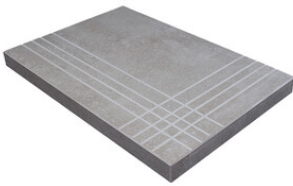

cifre
cerámica

Serie Adena

30x120 XS / 12"x48"

30x120 Xs / 12"x48"

MAPLE MATE 30X120 XS
G.75 | MATE | Pasta Neutra

OAK MATE 30X120 XS
G.75 | MATE | Pasta Neutra

WALNUT MATE 30X120 XS
G.75 | MATE | Pasta Neutra

HONEY MATE 30X120 XS
G.75 | MATE | Pasta Neutra

GREY MATE 30X120 XS
G.75 | MATE | Pasta Neutra

Peldaños Técnicos

Porcelánico

RODAPIÉ 10X60
| 30X120 / 12"x48"

PELDAÑO ROMO 30X120
| 30X120 / 12"x48"

PELDAÑO ANGULO ROMO 30X120
| 30X120 / 12"x48"

PELDAÑO GRADONE RECTO 30X120
| 30X120 / 12"x48"

PELDAÑO ANGULO GRADONE RECTO 30X120
| 30X120 / 12"x48"

Galería