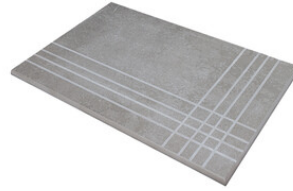

cifre
cerámica

Serie **Adena**

30x120 XS / 12"x48"

30x120 Xs / 12"x48"

MAPLE MATE 30X120 XS
G.75 | MATE | Pasta Neutra

OAK MATE 30X120 XS
G.75 | MATE | Pasta Neutra

WALNUT MATE 30X120 XS
G.75 | MATE | Pasta Neutra

HONEY MATE 30X120 XS
G.75 | MATE | Pasta Neutra

GREY MATE 30X120 XS
G.75 | MATE | Pasta Neutra

Peldaños Técnicos

Porcelánico

RODAPIÉ 10X60
| 30X120 / 12"x48"

PELDAÑO ROMO 30X120
| 30X120 / 12"x48"

PELDAÑO ANGULO ROMO 30X120
| 30X120 / 12"x48"

PELDAÑO GRADONE RECTO 30X120
| 30X120 / 12"x48"

PELDAÑO ANGULO GRADONE RECTO 30X120
| 30X120 / 12"x48"

Galería