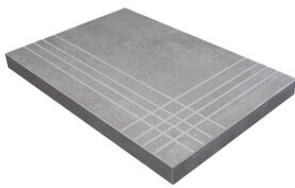

cifre
cerámica

Serie **Adena**

30x120 XS / 12"x48"

30x120 Xs / 12"x48"

MAPLE MATE 30X120 XS
G.75 | MATE | Pasta Neutra

OAK MATE 30X120 XS
G.75 | MATE | Pasta Neutra

WALNUT MATE 30X120 XS
G.75 | MATE | Pasta Neutra

HONEY MATE 30X120 XS
G.75 | MATE | Pasta Neutra

GREY MATE 30X120 XS
G.75 | MATE | Pasta Neutra

Peldaños Técnicos

Porcelánico

RODAPIÉ 10X60
| 30X120 / 12"x48"

PELDAÑO ROMO 30X120
| 30X120 / 12"x48"

PELDAÑO ANGULO ROMO 30X120
| 30X120 / 12"x48"

PELDAÑO GRADONE RECTO 30X120
| 30X120 / 12"x48"

PELDAÑO ANGULO GRADONE RECTO 30X120
| 30X120 / 12"x48"

Galería