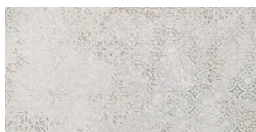

**PADUA PEARL MATE 60X60 SL**  
G.66 | MAT | Terre Neutre

**60x60 Xs / 24"x24"**

---

**PADUA WHITE MATE 60X60 XS**  
G.69 | MAT | Terre Neutre

**PADUA IVORY MATE 60X60 XS**  
G.69 | MAT | Terre Neutre

**PADUA PEARL MATE 60X60 XS**  
G.69 | MAT | Terre Neutre

**25x50 Xs Pb / 10"x20"**

---

**PADUA WHITE MATE 25x50 XS PB**  
G.114 | MAT | Pâte blanche

**PADUA PEARL MATE 25x50 XS PB**  
G.114 | MAT | Pâte blanche

**PADUA IVORY MATE 25x50 XS PB**  
G.114 | MAT | Pâte blanche

**PADUA SHARE IVORY MATE 25x50  
XS PB**  
G.115 | MAT | Pâte blanche

**PADUA SHARE WHITE MATE 25x50  
XS PB**  
G.115 | MAT | Pâte blanche

**Nez De Marche**

Grès Cérame

**RODAPIÉ 7,5X60**  
| 60X60 / 24"x24"