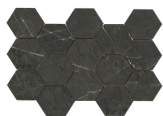

32,5x22,5 /

**HEX AMPLE MALLA PULIDO
32,5X22,5**

SP2046 | Polis |