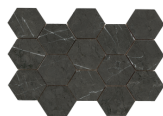

**HEXAGON AMPLE PULIDO 32,5X22,5**

SP2046 | Polis |

**30x30 / 12"x12"**

---

**MOSAICO PULIDO 30X30**

SP2037 | Polis |

26x27 / 11"x11"

---