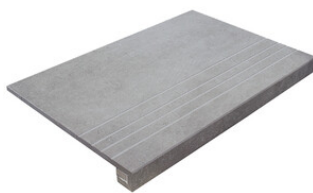

PELDAÑO GRADONE RECTO 60X120
| 60X120 / 24"x48"