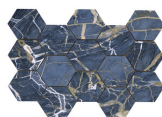

**GOLDEN HEXAGON AMPLE BLUE
PULIDO 32,5X22,5**

SP2046 | Polis |