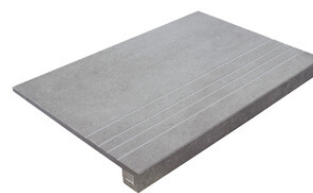

60x60 SI / 24"x24"

WHITE MATE 60X60 XS
G.66 | MAT | Terre Neutre

GOLD MATE 60X60 XS
G.66 | MAT | Terre Neutre

25x50 Xs Pb / 10"x20"

WHITE BRILLO 25x50 XS PB
G.114 | BRILLANT | Pâte blanche

GOLD BRILLO 25x50 XS PB
G.114 | BRILLANT | Pâte blanche

LULA WHITE BRILLO 25x50 XS PB
G.115 | BRILLANT | Pâte blanche

LULA GOLD BRILLO 25x50 XS PB
G.115 | BRILLANT | Pâte blanche

Nez De Marche

Grès Cérame

RODAPIÉ 7,5X60
| 60X60 / 24"x24"

PELDAÑO ROMO 60X60
| 60X60 / 24"x24"

PELDAÑO ANGULO ROMO 60X60
| 60X60 / 24"x24"

PELDAÑO GRADONE RECTO 60X60
| 60X60 / 24"x24"

PELDAÑO ANGULO GRADONE RECTO 60X60
| 60X60 / 24"x24"

Galerie