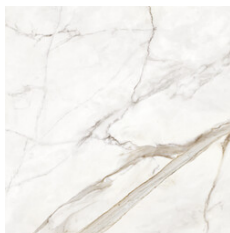

60x60 SI / 24"x24"

WHITE MATE 60X60 XS
G.66 | MAT | Terre Neutre

GOLD MATE 60X60 XS
G.66 | MAT | Terre Neutre

25x50 Xs Pb / 10"x20"

WHITE BRILLO 25x50 XS PB
G.114 | BRILLANT | Pâte blanche

GOLD BRILLO 25x50 XS PB
G.114 | BRILLANT | Pâte blanche

LULA WHITE BRILLO 25x50 XS PB
G.115 | BRILLANT | Pâte blanche

LULA GOLD BRILLO 25x50 XS PB
G.115 | BRILLANT | Pâte blanche

Nez De Marche

Grès Cérame

RODAPIÉ 7,5X60
| 60X60 / 24"x24"

PELDAÑO ROMO 60X60
| 60X60 / 24"x24"