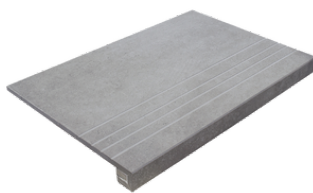

PELDAÑO GRADONE RECTO 30X60
| 30X60 / 12"x24"