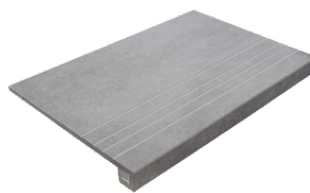

PELDAÑO GRADONE RECTO 60X60
| 60X60 / 24"x24"