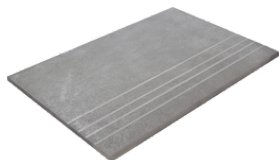

Nez De Marche

Grès Cérame

PELDAÑO ROMO 30X60
| 30X60 / 12"x24"