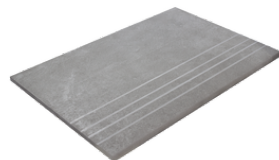

PELDAÑO ROMO 60X60
| 60X60 / 24"x24"