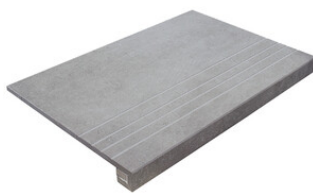

PELDAÑO GRADONE RECTO 30X60
| 30X60 / 12"x24"