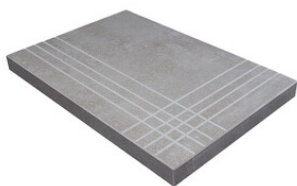

PELDAÑO ANGULO GRADONE RECTO 60X60
| 60X60 / 24"x24"