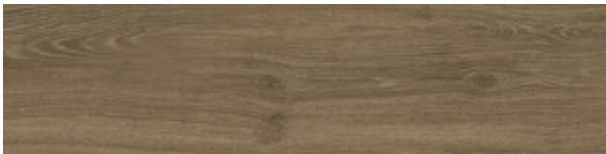

# Série **Awan**

30x120 XS / 12"x48"

**30x120 Xs / 12"x48"**

---

**AWAN MAPLE MATE 30X120 XS**  
G.75 | MAT | Terre Neutre

**AWAN OAK MATE 30X120 XS**  
G.75 | MAT | Terre Neutre

**AWAN WALNUT MATE 30X120 XS**  
G.75 | MAT | Terre Neutre