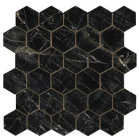

---

**ABSOLUTE HEXAGON AMPLE BLACK  
PULIDO 32,5x22,5**  
SP2046 | Polis |

**30x30 / 12"x12"**

---

**ABSOLUTE MOSAICO BLACK PULIDO  
30x30**  
SP2041 | Polis |

**26x27 / 11"x11"**

---

**ABSOLUTE HEXAGON BLACK PULIDO  
26x27**  
SP2054 | Polis |

---

**Nez De Marche**

---

Grès Cérame

---

**RODAPIÉ 10X120 PULIDO**  
| 120X120 / 48"x48"

**RODAPIÉ 10X60 PULIDO**  
| 60X120 / 24"x48"

Galerie