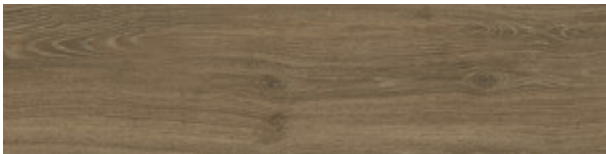

# Série **Awan**

30x120 XS / 12"x48"

**30x120 Xs / 12"x48"**

---

**MAPLE MATE 30X120 XS**  
G.75 | MAT | Terre Neutre

**OAK MATE 30X120 XS**  
G.75 | MAT | Terre Neutre

**WALNUT MATE 30X120 XS**  
G.75 | MAT | Terre Neutre