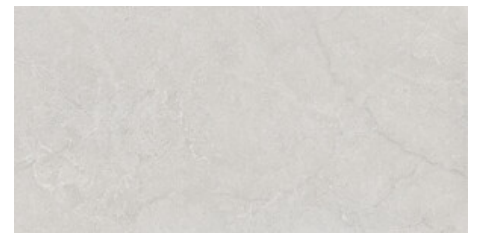

**ZYRA PEARL LAPADO MATE 60x120
SL RC**
G.209 | LAPADO MATE | Neutral Body
Rectified.