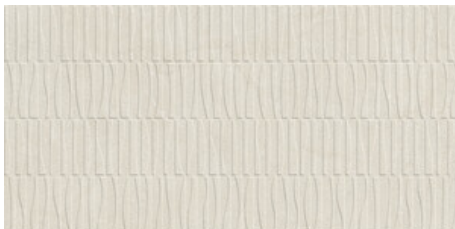

**ZYRA MULAN IVORY MATE 60x120
SL RC**
G.208 | MATT | Neutral Body
Rectified.