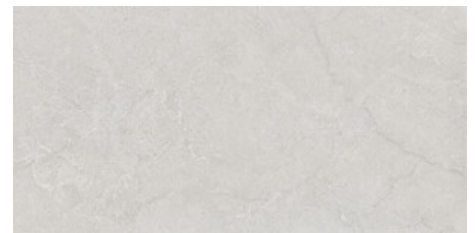

**ZYRA PEARL LAPADO MATE 60x120
SL RC**
G.209 | LAPADO MATE | Neutral Body
Rectified.