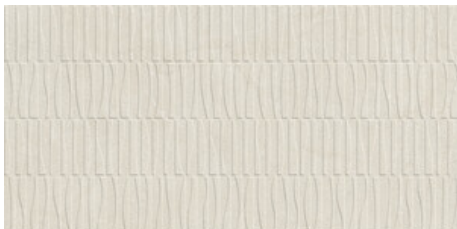

**ZYRA MULAN IVORY MATE 60x120
SL RC**
G.208 | MATT | Neutral Body
Rectified.