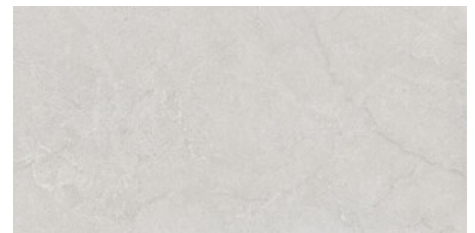

**ZYRA PEARL LAPADO MATE 60x120
SL RC**
G.209 | LAPADO MATE | Neutral Body
Rectified.