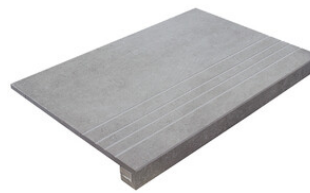

PELDAÑO GRADONE RECTO 60X120 PM
| 60X120 / 24"x48"