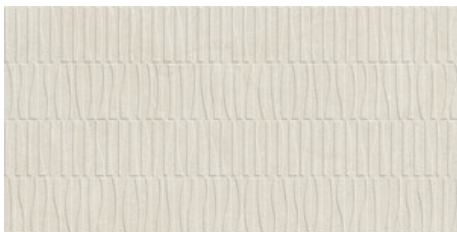

MULAN IVORY MATE 60x120 SL RC
G.208 | MATT | Neutral Body
Rectified.