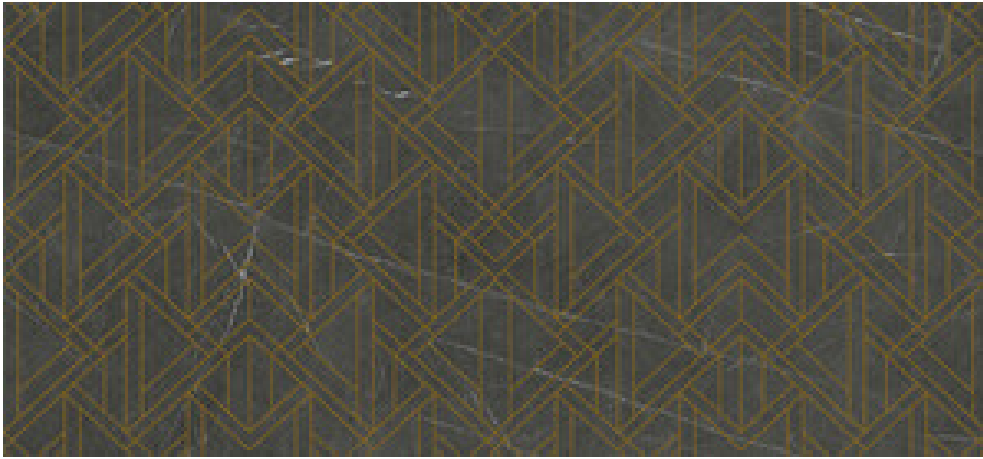

XLIFE ART EXOTIC STATALE
BLACK MATE 120X260 RC
SP2600 | MATT |
Rectified.

XLIFE ART EXOTIC STATUARIO
PULIDO 120X260 RC
SP2600 | Polished |
Rectified.

XLIFE ART JUNGLE WHITE MATE

120X260 RC
SP2500 | MATT |
Rectified.

XLIFE ART POP LINE WHITE MATE

120X260 RC
SP2500 | MATT |
Rectified.

XLIFE ART START DIAMOND GOLD
PULIDO 120X260 RC
SP2600 | Polished |
Rectified.

XLIFE ART START MARQUINA
PULIDO 120X260 RC
SP2600 | Polished |
Rectified.