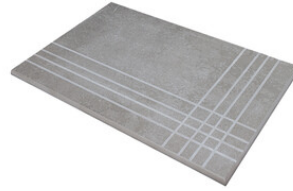

# Series **Vasey**

30x120 XS / 12"x48"

**30x120 Xs / 12"x48"**

---

**VASEY MAPLE MATE 30X120 XS**  
G.75 | MATT | Neutral Body

**VASEY OAK MATE 30X120 XS**  
G.75 | MATT | Neutral Body

## Technical Step

### Porcelain Tiles

**RODAPIÉ 10X60**  
| 30X120 / 12"x48"

**PELDAÑO ROMO 30X120**  
| 30X120 / 12"x48"

**PELDAÑO ANGULO ROMO 30X120**  
| 30X120 / 12"x48"

**PELDAÑO GRADONE RECTO 30X120**  
| 30X120 / 12"x48"