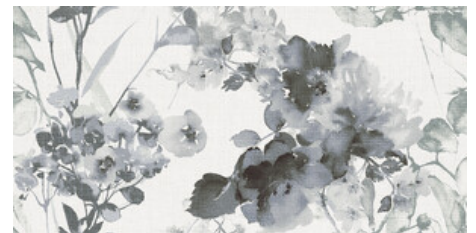

Series **Villore**

60x120 XS RC / 24"x48"

60x120 Xs Rc / 24"x48"

WHITE MATE 60x120 XS RC PB

G.182 | MATT | White body
Rectified.

IVORY MATE 60x120 XS RC PB

G.182 | MATT | White body
Rectified.

**SWAN WHITE MATE 60x120 XS RC
PB**

G.183 | MATT | White body
Rectified.

**SWAN IVORY MATE 60x120 XS RC
PB**

G.183 | MATT | White body
Rectified.

**ELIXIR IVORY MATE 60x120 XS
RC PB**

G.183 | MATT | White body
Rectified.

**ELIXIR WHITE MATE 60x120 XS
RC PB**