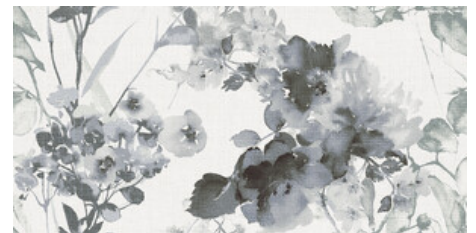

cifre
cerámica

Series **Villore**

60x120 XS RC / 24"x48"

60x120 Xs Rc / 24"x48"

WHITE MATE 60x120 XS RC PB
G.182 | MATT | White body
Rectified.

IVORY MATE 60x120 XS RC PB
G.182 | MATT | White body
Rectified.

**SWAN WHITE MATE 60x120 XS RC
PB**
G.183 | MATT | White body
Rectified.

**SWAN IVORY MATE 60x120 XS RC
PB**
G.183 | MATT | White body
Rectified.

**ELIXIR IVORY MATE 60x120 XS
RC PB**
G.183 | MATT | White body
Rectified.