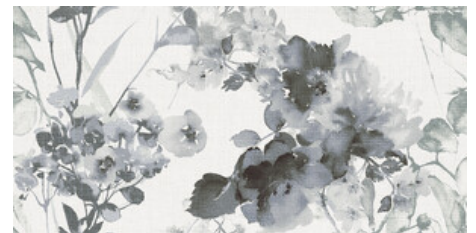

**SWAN WHITE MATE 60x120 XS RC  
PB**

G.183 | MATT | White body  
Rectified.

**SWAN IVORY MATE 60x120 XS RC  
PB**

G.183 | MATT | White body  
Rectified.

**ELIXIR IVORY MATE 60x120 XS  
RC PB**

G.183 | MATT | White body  
Rectified.