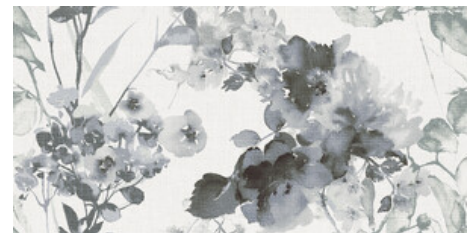

Series **Villore**

60x120 XS RC / 24"x48"

60x120 Xs Rc / 24"x48"

WHITE MATE 60x120 XS RC PB
G.182 | MATT | White body
Rectified.

IVORY MATE 60x120 XS RC PB
G.182 | MATT | White body
Rectified.

**SWAN WHITE MATE 60x120 XS RC
PB**
G.183 | MATT | White body
Rectified.

**SWAN IVORY MATE 60x120 XS RC
PB**
G.183 | MATT | White body
Rectified.

**ELIXIR IVORY MATE 60x120 XS
RC PB**
G.183 | MATT | White body
Rectified.

**ELIXIR WHITE MATE 60x120 XS
RC PB**
G.183 | MATT | White body
Rectified.