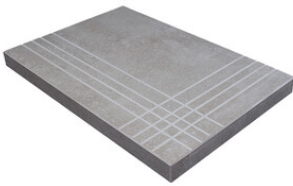

cifre
cerámica

Series **Vasey**

30x120 XS / 12"x48"

30x120 Xs / 12"x48"

MAPLE MATE 30X120 XS
G.75 | MATT | Neutral Body

OAK MATE 30X120 XS
G.75 | MATT | Neutral Body

Technical Step

Porcelain Tiles

RODAPIÉ 10X60
| 30X120 / 12"x48"

PELDAÑO ROMO 30X120
| 30X120 / 12"x48"

PELDAÑO ANGULO ROMO 30X120
| 30X120 / 12"x48"

PELDAÑO GRADONE RECTO 30X120
| 30X120 / 12"x48"

PELDAÑO ANGULO GRADONE RECTO 30X120
| 30X120 / 12"x48"