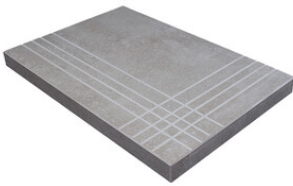

Series **Vasey**

30x120 XS / 12"x48"

30x120 Xs / 12"x48"

MAPLE MATE 30X120 XS
G.75 | MATT | Neutral Body

OAK MATE 30X120 XS
G.75 | MATT | Neutral Body

Technical Step

Porcelain Tiles

RODAPIÉ 10X60
| 30X120 / 12"x48"

PELDAÑO ROMO 30X120
| 30X120 / 12"x48"

PELDAÑO ANGULO ROMO 30X120
| 30X120 / 12"x48"

PELDAÑO GRADONE RECTO 30X120
| 30X120 / 12"x48"

PELDAÑO ANGULO GRADONE RECTO 30X120
| 30X120 / 12"x48"

Gallery