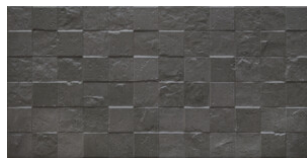

**TRAFFIC WHITE MATE 60X60**  
G.66 | MATT | Neutral Body

30x60 SI / 12"x24"

---

**TRAFFIC ANTHRACITE MATE 30X60 SL**  
G.64 | MATT | Neutral Body

**TRAFFIC WHITE MATE 30X60 SL**  
G.64 | MATT | Neutral Body

**TRAFFIC GREY MATE 30x60 SL**  
G.64 | MATT | Neutral Body

**BLOCK NORDIC GREY MATE 30X60 SL**  
G.65 | MATT | Neutral Body

**TRAFFIC BLOCK NORDIC ANTHRACITE MATE 30x60 SL**  
G.65 | MATT | Neutral Body