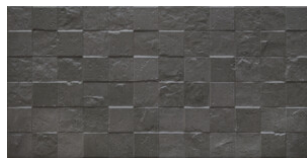

30x60 SI / 12"x24"

TRAFFIC ANTHRACITE MATE 30X60 SL
G.64 | MATT | Neutral Body

TRAFFIC WHITE MATE 30X60 SL
G.64 | MATT | Neutral Body

TRAFFIC GREY MATE 30x60 SL
G.64 | MATT | Neutral Body

BLOCK NORDIC GREY MATE 30X60 SL
G.65 | MATT | Neutral Body

TRAFFIC BLOCK NORDIC ANTHRACITE MATE 30x60 SL
G.65 | MATT | Neutral Body

TRAFFIC BLOCK NORDIC GREY MATE 30x60 SL
G.65 | MATT | Neutral Body

TRAFFIC BLOCK NORDIC ANTHRACITE MATE 30X60 SL
G.65 | MATT | Neutral Body