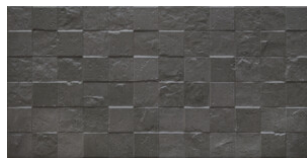

30x60 SI / 12"x24"

TRAFFIC ANTHRACITE MATE 30X60 SL
G.64 | MATT | Neutral Body

TRAFFIC WHITE MATE 30X60 SL
G.64 | MATT | Neutral Body

TRAFFIC GREY MATE 30x60 SL
G.64 | MATT | Neutral Body

BLOCK NORDIC GREY MATE 30X60 SL
G.65 | MATT | Neutral Body

TRAFFIC BLOCK NORDIC ANTHRACITE MATE 30x60 SL
G.65 | MATT | Neutral Body

TRAFFIC BLOCK NORDIC GREY MATE 30x60 SL
G.65 | MATT | Neutral Body

TRAFFIC BLOCK NORDIC ANTHRACITE MATE 30X60 SL
G.65 | MATT | Neutral Body

TRAFFIC BLOCK NORDIC WHITE MATE 30x60 SL
G.65 | MATT | Neutral Body

30x30 / 12"x12"

TRAFFIC BRICK GREY MATE 30X30
SP2044 | MATT |

TRAFFIC MOSAICO WHITE MATE 30X30
SP2037 | MATT |

TRAFFIC MOSAICO GREY MATE 30X30
SP2037 | MATT |