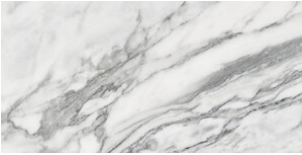

30x60 Xs Rc / 12"x24"

**THASOS WHITE BRILLO 30x60 XS
PB RC**
G.134 | GLOSSY | White body
Rectified.