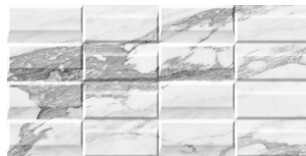

30x60 Xs Rc / 12"x24"

**THASOS WHITE BRILLO 30x60 XS
PB RC**
G.134 | GLOSSY | White body
Rectified.

**THASOS EXACT WHITE BRILLO
30x60 XS PB RC**
G.135 | GLOSSY | White body
Rectified.

30x30 / 12"x12"

THASOS MOSAICO WHITE PULIDO
30x30
SP2041 | Polished |