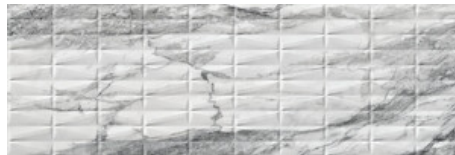

**THASOS RING WHITE BRILLO
40x120 XS RC**
G.181 | GLOSSY | White body
Rectified.