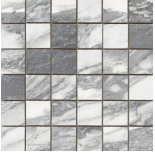

---

**THASOS WHITE BRILLO 40x120 XS  
RC**  
G.180 | GLOSSY | White body  
Rectified.

**THASOS RING WHITE BRILLO  
40x120 XS RC**  
G.181 | GLOSSY | White body  
Rectified.

---

**30x60 Xs Rc / 12"x24"**

---

**THASOS WHITE BRILLO 30x60 XS  
PB RC**  
G.134 | GLOSSY | White body  
Rectified.

**THASOS EXACT WHITE BRILLO  
30x60 XS PB RC**  
G.135 | GLOSSY | White body  
Rectified.

**30x30 / 12"x12"**

---

**THASOS MOSAICO WHITE PULIDO**  
**30x30**  
SP2041 | Polished |