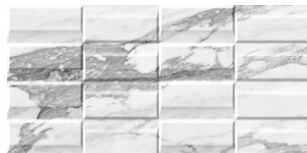

**THASOS EXACT WHITE BRILLO
30x60 XS PB RC**
G.135 | GLOSSY | White body
Rectified.