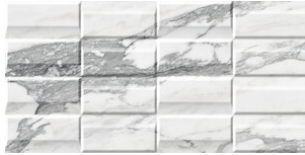

**THASOS EXACT WHITE BRILLO
30x60 XS PB RC**
G.135 | GLOSSY | White body
Rectified.