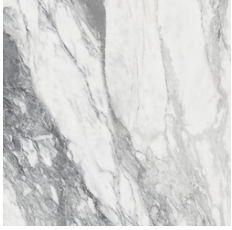

---

**THASOS WHITE PULIDO 60x120 RC**  
G.177 | Polished | Neutral Body  
Rectified.

---

**60x60 Rc / 24"x24"**

---

**THASOS WHITE PULIDO 60x60 RC**  
G.171 | Polished | Neutral Body  
Rectified.

---

**40x120 Xs Rc / 16"x48"**