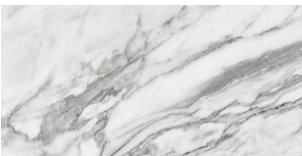

30x60 Xs Rc / 12"x24"

**THASOS WHITE BRILLO 30x60 XS
PB RC**
G.134 | GLOSSY | White body
Rectified.

**THASOS EXACT WHITE BRILLO
30x60 XS PB RC**
G.135 | GLOSSY | White body
Rectified.

30x30 / 12"x12"

THASOS MOSAICO WHITE PULIDO
30x30
SP2041 | Polished |