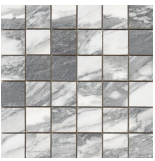

120x280 Rc / 48"x111"

THASOS WHITE PULIDO 120X280 RC
G.196 | Polished | Coloured body
Rectified.

40x120 Xs Rc / 16"x48"

**THASOS WHITE BRILLO 40x120 XS
RC**
G.180 | GLOSSY | White body
Rectified.

**THASOS RING WHITE BRILLO
40x120 XS RC**
G.181 | GLOSSY | White body
Rectified.

30x60 Xs Rc / 12"x24"

**THASOS WHITE BRILLO 30x60 XS
PB RC**
G.134 | GLOSSY | White body
Rectified.

**THASOS EXACT WHITE BRILLO
30x60 XS PB RC**
G.135 | GLOSSY | White body
Rectified.

30x30 / 12"x12"

**THASOS MOSAICO WHITE PULIDO
30x30**
SP2037 | Polished |