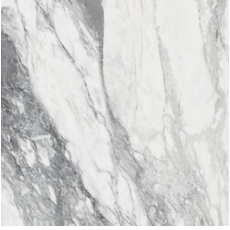

60x60 Rc / 24"x24"

THASOS WHITE PULIDO 60x60 RC
G.171 | Polished | Neutral Body
Rectified.