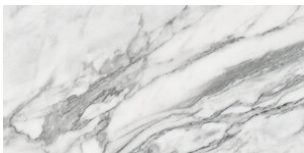

---

**THASOS WHITE BRILLO 40x120 XS  
RC**  
G.180 | GLOSSY | White body  
Rectified.

**THASOS RING WHITE BRILLO  
40x120 XS RC**  
G.181 | GLOSSY | White body  
Rectified.

---

**30x60 Xs Rc / 12"x24"**

---