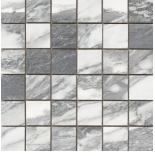

30x60 Xs Rc / 12"x24"

**THASOS WHITE BRILLO 30x60 XS
PB RC**
G.134 | GLOSSY | White body
Rectified.

**THASOS EXACT WHITE BRILLO
30x60 XS PB RC**
G.135 | GLOSSY | White body
Rectified.

30x30 / 12"x12"

THASOS MOSAICO WHITE PULIDO
30x30
SP2041 | Polished |