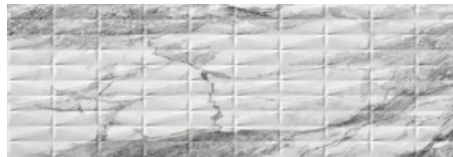

60x60 Rc / 24"x24"

THASOS WHITE PULIDO 60x60 RC
G.171 | Polished | Neutral Body
Rectified.

40x120 Xs Rc / 16"x48"

**THASOS WHITE BRILLO 40x120 XS
RC**
G.180 | GLOSSY | White body
Rectified.

**THASOS RING WHITE BRILLO
40x120 XS RC**
G.181 | GLOSSY | White body
Rectified.