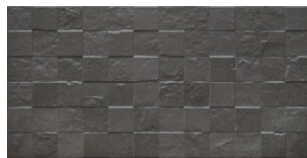

30x60 SI / 12"x24"

**ANTHRACITE MATE 30X60 SL**  
G.64 | MATT | Neutral Body

**WHITE MATE 30X60 SL**  
G.64 | MATT | Neutral Body

**GREY MATE 30x60 SL**  
G.64 | MATT | Neutral Body

**BLOCK NORDIC GREY MATE 30X60 SL**  
G.65 | MATT | Neutral Body

**BLOCK NORDIC ANTHRACITE MATE 30x60 SL**  
G.65 | MATT | Neutral Body

**BLOCK NORDIC GREY MATE 30x60 SL**  
G.65 | MATT | Neutral Body

**BLOCK NORDIC ANTHRACITE MATE 30X60 SL**  
G.65 | MATT | Neutral Body