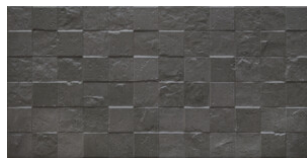

30x60 SI / 12"x24"

ANTHRACITE MATE 30X60 SL
G.64 | MATT | Neutral Body

WHITE MATE 30X60 SL
G.64 | MATT | Neutral Body

GREY MATE 30x60 SL
G.64 | MATT | Neutral Body

BLOCK NORDIC GREY MATE 30X60 SL
G.65 | MATT | Neutral Body

BLOCK NORDIC ANTHRACITE MATE 30x60 SL
G.65 | MATT | Neutral Body

BLOCK NORDIC GREY MATE 30x60 SL
G.65 | MATT | Neutral Body

BLOCK NORDIC ANTHRACITE MATE 30X60 SL
G.65 | MATT | Neutral Body

BLOCK NORDIC WHITE MATE 30x60 SL
G.65 | MATT | Neutral Body

30x30 / 12"x12"

BRICK GREY MATE 30X30
SP2037 | MATT |

MOSAICO WHITE MATE 30X30
SP2037 | MATT |

MOSAICO GREY MATE 30X30
SP2037 | MATT |

MOSAICO ANTHRACITE MATE 30X30
SP2037 | MATT |

Technical Step

Porcelain Tiles