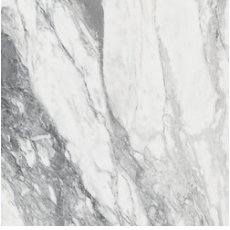

60x60 Rc / 24"x24"

WHITE PULIDO 60x60 RC
G.171 | Polished | Neutral Body
Rectified.