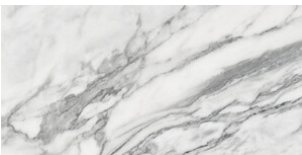

30x60 Xs Rc / 12"x24"

WHITE BRILLO 30x60 XS PB RC
G.134 | GLOSSY | White body
Rectified.

**EXACT WHITE BRILLO 30x60 XS
PB RC**
G.135 | GLOSSY | White body
Rectified.

30x30 / 12"x12"

MOSAICO WHITE PULIDO 30x30
SP2041 | Polished |