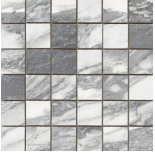

30x60 Xs Rc / 12"x24"

WHITE BRILLO 30x60 XS PB RC
G.134 | GLOSSY | White body
Rectified.

**EXACT WHITE BRILLO 30x60 XS
PB RC**
G.135 | GLOSSY | White body
Rectified.

30x30 / 12"x12"

MOSAICO WHITE PULIDO 30x30
SP2037 | Polished |