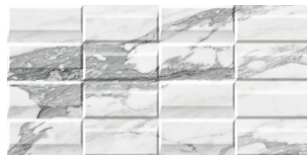

30x60 Xs Rc / 12"x24"

WHITE BRILLO 30x60 XS PB RC
G.134 | GLOSSY | White body
Rectified.

**EXACT WHITE BRILLO 30x60 XS
PB RC**
G.135 | GLOSSY | White body
Rectified.

30x30 / 12"x12"

MOSAICO WHITE PULIDO 30x30
SP2041 | Polished |