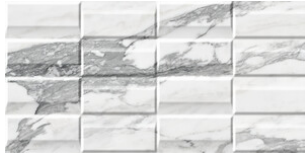

**EXACT WHITE BRILLO 30x60 XS
PB RC**
G.135 | GLOSSY | White body
Rectified.