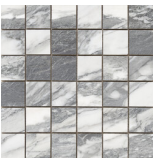

120x280 Rc / 48"x111"

WHITE PULIDO 120X280 RC
G.196 | Polished | Coloured body
Rectified.

40x120 Xs Rc / 16"x48"

WHITE BRILLO 40x120 XS RC
G.180 | GLOSSY | White body
Rectified.

RING WHITE BRILLO 40x120 XS RC
G.181 | GLOSSY | White body
Rectified.

30x60 Xs Rc / 12"x24"

WHITE BRILLO 30x60 XS PB RC
G.134 | GLOSSY | White body
Rectified.

**EXACT WHITE BRILLO 30x60 XS
PB RC**
G.135 | GLOSSY | White body
Rectified.

30x30 / 12"x12"

MOSAICO WHITE PULIDO 30x30
SP2037 | Polished |