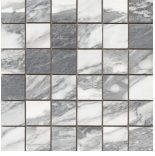

30x60 Xs Rc / 12"x24"

WHITE BRILLO 30x60 XS PB RC
G.134 | GLOSSY | White body
Rectified.

**EXACT WHITE BRILLO 30x60 XS
PB RC**
G.135 | GLOSSY | White body
Rectified.

30x30 / 12"x12"

MOSAICO WHITE PULIDO 30x30
SP2041 | Polished |