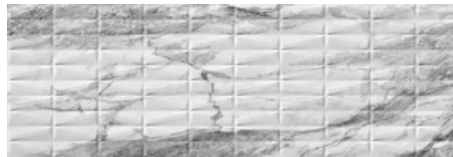

RING WHITE BRILLO 40x120 XS RC
G.181 | GLOSSY | White body
Rectified.