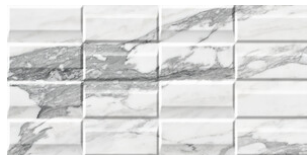

30x60 Xs Rc / 12"x24"

WHITE BRILLO 30x60 XS PB RC
G.134 | GLOSSY | White body
Rectified.

**EXACT WHITE BRILLO 30x60 XS
PB RC**
G.135 | GLOSSY | White body
Rectified.

30x30 / 12"x12"

MOSAICO WHITE PULIDO 30x30
SP2037 | Polished |