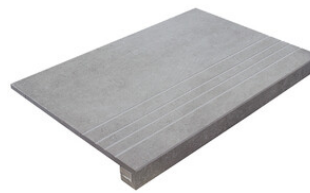

**TAJMAHAL NATURE MATE 60x120
SL RC**
G.1093 | MATT | Neutral Body
Rectified.

60x120 Rc / 24"x48"

TAJMAHAL NATURE PULIDO 60x120

RC

G.177 | Polished | Neutral Body
Rectified.

Technical Step

Porcelain Tiles

RODAPIÉ 10X120 PULIDO
| 120X120 / 48"x48"

RODAPIÉ 10X60 PULIDO
| 60X120 / 24"x48"

RODAPIÉ 10X60
| 60X120 / 24"x48"

PELDAÑO ROMO 60X120
| 60X120 / 24"x48"

PELDAÑO ANGULO ROMO 60X120
| 60X120 / 24"x48"

PELDAÑO GRADONE RECTO 60X120
| 60X120 / 24"x48"