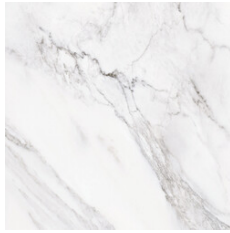

60x60 SI / 24"x24"

SUBLIME WHITE BRILLO 60x60 SL
G.109 | GLOSSY | Neutral Body

SUBLIME WHITE MATE 60x60
G.66 | MATT | Neutral Body

60x60 SI Rc / 24"x24"

**SUBLIME WHITE ALTO BRILLO
60x60 RC**
G.77 | GLOSSY | Neutral Body
Rectified.