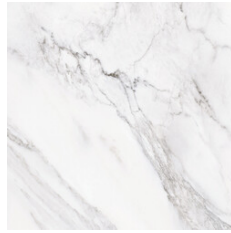

60x60 SI / 24"x24"

SUBLIME WHITE BRILLO 60x60 SL
G.109 | GLOSSY | Neutral Body

SUBLIME WHITE MATE 60x60
G.66 | MATT | Neutral Body

60x60 SI Rc / 24"x24"

**SUBLIME WHITE ALTO BRILLO
60x60 RC**
G.77 | GLOSSY | Neutral Body
Rectified.