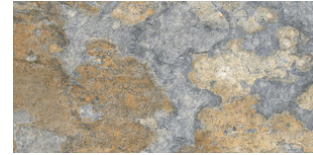

**SINAI BLUE MATE 30X60 SL
ANTISLIP**
G.64 | MATT | Neutral Body