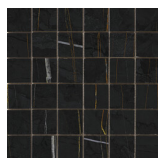

G.155 | Premium polished | Neutral Body  
Rectified.

60x120 SI Rc / 24"x48"

**SAHARA NOIR MATE 60x120 SL RC**  
G.88 | MATT | Coloured body  
Rectified.

**SAHARA WHITE MATE 60x120 SL RC**  
G.88 | MATT | Coloured body  
Rectified.

32,5x22,5 /

**SAHARA HEXAGON AMPLE PULIDO  
GRANILLA 32,5x22,5**  
SP2046 | Premium polished |

**SAHARA HEX AMPLE WHITE PULIDO  
32,5x22,5**  
SP2046 | Polished |

30x30 / 12"x12"

**SAHARA MOSAICO NOIR MATE 30x30**  
SP2037 | MATT |

**SAHARA MOSAICO NOIR MATE 30x30**  
SP2037 | MATT |

**SAHARA MOSAICO WHITE MATE  
30x30**  
SP2037 | MATT |

**SAHARA MOSAICO NOIR PULIDO  
GRANILLA 30X30**  
SP2037 | Premium polished |

**SAHARA MOSAICO WHITE PULIDO  
GRANILLA 30X30**  
SP2037 | Premium polished |

**26x27 / 11"x11"**

**SAHARA HEXAGON NOIR PULIDO  
GRANILLA 26X27**  
SP2054 | Premium polished |

**SAHARA HEXAGON NOIR MATE 26X27**  
SP2051 | MATT |

**SAHARA HEXAGON WHITE PULIDO  
26X27**  
SP2051 | Polished |