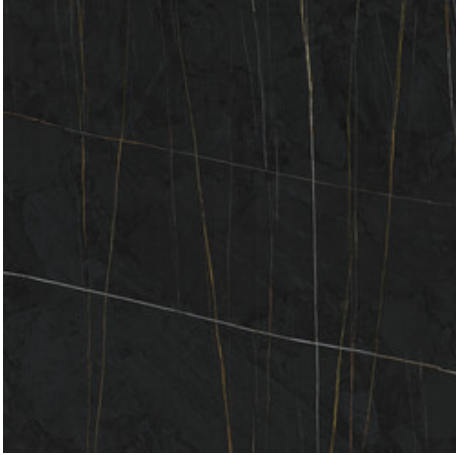

Series **Sahara**

120x260 RC / 48"x103"

120x120 RC / 48"x48"

120x120 SL RC / 48"x48"

60x120 RC / 24"x48"

60x120 SL RC / 24"x48"

120x260 Rc / 48"x103"

SAHARA NOIR MATE 120X260 RC
G.198 | MATT | Coloured body
Rectified.

SAHARA NOIR PULIDO GRANILLA
120X260 RC
G.199 | Polished | Coloured body
Rectified.

120x120 SI Rc / 48"x48"

SAHARA NOIR MATE 120x120 SL RC

G.191 | MATT | Coloured body
Rectified.

120x120 Rc / 48"x48"

**SAHARA WHITE PULIDO GRANILLA
120X120 RC**
G.157 | Premium polished | Neutral Body
Rectified.

**SAHARA NOIR PULIDO PREMIUM
120x120 RC**
G.157 | Premium polished | Neutral Body
Rectified.

60x120 Rc / 24"x48"

SAHARA NOIR MATE 60x120 RC
G.88 | MATT | Coloured body
Rectified.

**SAHARA NOIR PULIDO GRANILLA
60X120 RC**
G.155 | Premium polished | Neutral Body
Rectified.

**SAHARA WHITE PULIDO GRANILLA
60X120 RC**
G.155 | Premium polished | Neutral Body
Rectified.

60x120 SI Rc / 24"x48"

SAHARA NOIR MATE 60x120 SL RC
G.88 | MATT | Coloured body
Rectified.

SAHARA WHITE MATE 60x120 SL RC
G.88 | MATT | Coloured body
Rectified.