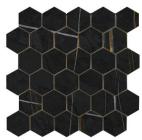

**SAHARA WHITE PULIDO GRANILLA
60X120 RC**
G.155 | Premium polished | Neutral Body
Rectified.

60x120 SI Rc / 24"x48"

SAHARA NOIR MATE 60x120 SL RC
G.88 | MATT | Coloured body
Rectified.

SAHARA WHITE MATE 60x120 SL RC
G.88 | MATT | Coloured body
Rectified.

32,5x22,5 /

**SAHARA HEXAGON AMPLE PULIDO
GRANILLA 32,5x22,5**
SP2046 | Premium polished |

**SAHARA HEX AMPLE WHITE PULIDO
32,5x22,5**
SP2046 | Polished |

30x30 / 12"x12"

SAHARA MOSAICO NOIR MATE 30x30
SP2037 | MATT |

SAHARA MOSAICO NOIR MATE 30x30
SP2037 | MATT |

**SAHARA MOSAICO WHITE MATE
30x30**
SP2037 | MATT |

**SAHARA MOSAICO NOIR PULIDO
GRANILLA 30X30**
SP2037 | Premium polished |

**SAHARA MOSAICO WHITE PULIDO
GRANILLA 30X30**
SP2037 | Premium polished |

26x27 / 11"x11"

**SAHARA HEXAGON NOIR PULIDO
GRANILLA 26X27**
SP2054 | Premium polished |

SAHARA HEXAGON NOIR MATE 26X27
SP2051 | MATT |

**SAHARA HEXAGON WHITE PULIDO
26X27**
SP2051 | Polished |

Technical Step