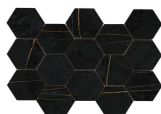

**SAHARA WHITE PULIDO GRANILLA
60X120 RC**
G.155 | Premium polished | Neutral Body
Rectified.

60x120 SI Rc / 24"x48"

SAHARA NOIR MATE 60x120 SL RC
G.88 | MATT | Coloured body
Rectified.

SAHARA WHITE MATE 60x120 SL RC
G.88 | MATT | Coloured body
Rectified.

32,5x22,5 /

**SAHARA HEXAGON AMPLE PULIDO
GRANILLA 32,5x22,5**
SP2046 | Premium polished |

**SAHARA HEX AMPLE WHITE PULIDO
32,5x22,5**
SP2046 | Polished |

30x30 / 12"x12"

SAHARA MOSAICO NOIR MATE 30x30
SP2037 | MATT |