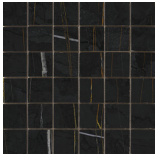

G.155 | Premium polished | Neutral Body  
Rectified.

60x120 SI Rc / 24"x48"

**SAHARA NOIR MATE 60x120 SL RC**  
G.88 | MATT | Coloured body  
Rectified.

**SAHARA WHITE MATE 60x120 SL RC**  
G.88 | MATT | Coloured body  
Rectified.

32,5x22,5 /

**SAHARA HEXAGON AMPLE PULIDO  
GRANILLA 32,5x22,5**  
SP2046 | Premium polished |

**SAHARA HEX AMPLE WHITE PULIDO  
32,5x22,5**  
SP2046 | Polished |

30x30 / 12"x12"

**SAHARA MOSAICO NOIR MATE 30x30**  
SP2037 | MATT |

**SAHARA MOSAICO NOIR MATE 30x30**  
SP2037 | MATT |

**SAHARA MOSAICO WHITE MATE  
30x30**  
SP2037 | MATT |

**SAHARA MOSAICO NOIR PULIDO  
GRANILLA 30X30**  
SP2037 | Premium polished |

**SAHARA MOSAICO WHITE PULIDO  
GRANILLA 30X30**  
SP2037 | Premium polished |

**26x27 / 11"x11"**

**SAHARA HEXAGON NOIR PULIDO  
GRANILLA 26X27**  
SP2054 | Premium polished |

**SAHARA HEXAGON NOIR MATE 26X27**  
SP2051 | MATT |

**SAHARA HEXAGON WHITE PULIDO  
26X27**  
SP2051 | Polished |