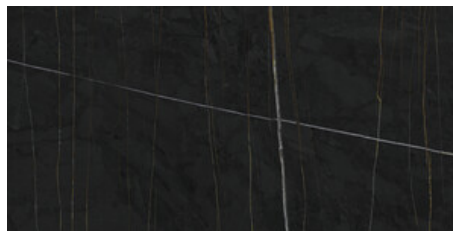

Series **Sahara**

120x260 RC / 48"x103"

120x120 RC / 48"x48"

120x120 SL RC / 48"x48"

60x120 RC / 24"x48"

60x120 SL RC / 24"x48"

120x260 Rc / 48"x103"

SAHARA NOIR MATE 120X260 RC
G.198 | MATT | Coloured body
Rectified.

SAHARA NOIR PULIDO GRANILLA
120X260 RC
G.199 | Polished | Coloured body
Rectified.

120x120 SI Rc / 48"x48"

SAHARA NOIR MATE 120x120 SL RC

G.191 | MATT | Coloured body
Rectified.

120x120 Rc / 48"x48"

**SAHARA WHITE PULIDO GRANILLA
120X120 RC**
G.157 | Premium polished | Neutral Body
Rectified.

**SAHARA NOIR PULIDO PREMIUM
120x120 RC**
G.157 | Premium polished | Neutral Body
Rectified.

60x120 Rc / 24"x48"

SAHARA NOIR MATE 60x120 RC
G.88 | MATT | Coloured body
Rectified.

**SAHARA NOIR PULIDO GRANILLA
60X120 RC**
G.155 | Premium polished | Neutral Body
Rectified.

**SAHARA WHITE PULIDO GRANILLA
60X120 RC**
G.155 | Premium polished | Neutral Body
Rectified.

60x120 SI Rc / 24"x48"

SAHARA NOIR MATE 60x120 SL RC
G.88 | MATT | Coloured body
Rectified.

SAHARA WHITE MATE 60x120 SL RC
G.88 | MATT | Coloured body
Rectified.