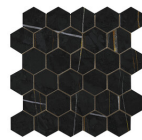

**SAHARA WHITE PULIDO GRANILLA
60X120 RC**
G.155 | Premium polished | Neutral Body
Rectified.

60x120 SI Rc / 24"x48"

SAHARA NOIR MATE 60x120 SL RC
G.88 | MATT | Coloured body
Rectified.

SAHARA WHITE MATE 60x120 SL RC
G.88 | MATT | Coloured body
Rectified.

32,5x22,5 /

**SAHARA HEXAGON AMPLE PULIDO
GRANILLA 32,5x22,5**
SP2046 | Premium polished |

**SAHARA HEX AMPLE WHITE PULIDO
32,5x22,5**
SP2046 | Polished |

30x30 / 12"x12"

SAHARA MOSAICO NOIR MATE 30x30
SP2037 | MATT |

SAHARA MOSAICO NOIR MATE 30x30
SP2037 | MATT |

**SAHARA MOSAICO WHITE MATE
30x30**
SP2037 | MATT |

**SAHARA MOSAICO NOIR PULIDO
GRANILLA 30X30**
SP2037 | Premium polished |

**SAHARA MOSAICO WHITE PULIDO
GRANILLA 30X30**
SP2037 | Premium polished |

26x27 / 11"x11"

**SAHARA HEXAGON NOIR PULIDO
GRANILLA 26X27**
SP2054 | Premium polished |

SAHARA HEXAGON NOIR MATE 26X27
SP2051 | MATT |

**SAHARA HEXAGON WHITE PULIDO
26X27**
SP2051 | Polished |

Technical Step