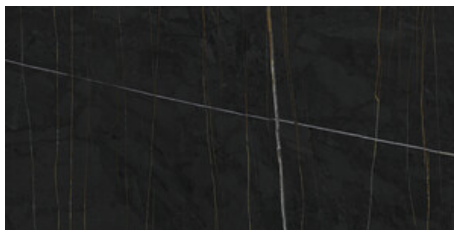

**SAHARA NOIR PULIDO GRANILLA  
120X260 RC**  
G.199 | Polished | Coloured body  
Rectified.

**120x120 Rc / 48"x48"**

**SAHARA WHITE PULIDO GRANILLA**  
**120X120 RC**  
G.157 | Premium polished | Neutral Body  
Rectified.

**SAHARA NOIR PULIDO PREMIUM**  
**120x120 RC**  
G.157 | Premium polished | Neutral Body  
Rectified.

120x120 SI Rc / 48"x48"

**SAHARA NOIR MATE 120x120 SL RC**

G.191 | MATT | Coloured body  
Rectified.

60x120 Rc / 24"x48"

**SAHARA NOIR MATE 60x120 RC**

G.88 | MATT | Coloured body  
Rectified.

**SAHARA NOIR PULIDO GRANILLA  
60x120 RC**

G.155 | Premium polished | Neutral Body  
Rectified.

**SAHARA WHITE PULIDO GRANILLA  
60x120 RC**