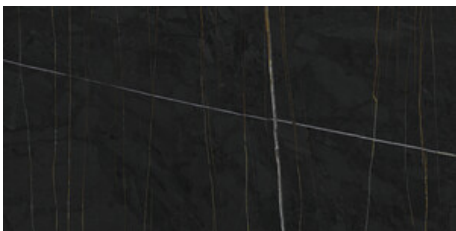

Series **Sahara**

120x260 RC / 48"x103"

120x120 RC / 48"x48"

120x120 SL RC / 48"x48"

60x120 RC / 24"x48"

60x120 SL RC / 24"x48"

120x260 Rc / 48"x103"

SAHARA NOIR MATE 120X260 RC
G.198 | MATT | Coloured body
Rectified.

SAHARA NOIR PULIDO GRANILLA
120X260 RC
G.199 | Polished | Coloured body
Rectified.

120x120 SI Rc / 48"x48"

SAHARA NOIR MATE 120x120 SL RC

G.191 | MATT | Coloured body
Rectified.

120x120 Rc / 48"x48"

**SAHARA WHITE PULIDO GRANILLA
120X120 RC**
G.157 | Premium polished | Neutral Body
Rectified.

**SAHARA NOIR PULIDO PREMIUM
120x120 RC**
G.157 | Premium polished | Neutral Body
Rectified.

60x120 Rc / 24"x48"

SAHARA NOIR MATE 60x120 RC
G.88 | MATT | Coloured body
Rectified.

**SAHARA NOIR PULIDO GRANILLA
60X120 RC**
G.155 | Premium polished | Neutral Body
Rectified.

**SAHARA WHITE PULIDO GRANILLA
60X120 RC**
G.155 | Premium polished | Neutral Body
Rectified.

60x120 SI Rc / 24"x48"

SAHARA NOIR MATE 60x120 SL RC
G.88 | MATT | Coloured body
Rectified.

SAHARA WHITE MATE 60x120 SL RC
G.88 | MATT | Coloured body
Rectified.