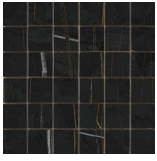

**SAHARA WHITE PULIDO GRANILLA
60X120 RC**
G.155 | Premium polished | Neutral Body
Rectified.

60x120 SI Rc / 24"x48"

SAHARA NOIR MATE 60x120 SL RC
G.88 | MATT | Coloured body
Rectified.

SAHARA WHITE MATE 60x120 SL RC
G.88 | MATT | Coloured body
Rectified.

32,5x22,5 /

**SAHARA HEXAGON AMPLE PULIDO
GRANILLA 32,5x22,5**
SP2046 | Premium polished |

**SAHARA HEX AMPLE WHITE PULIDO
32,5x22,5**
SP2046 | Polished |

30x30 / 12"x12"

SAHARA MOSAICO NOIR MATE 30x30
SP2037 | MATT |

SAHARA MOSAICO NOIR MATE 30x30
SP2037 | MATT |

**SAHARA MOSAICO WHITE MATE
30x30**
SP2037 | MATT |

**SAHARA MOSAICO NOIR PULIDO
GRANILLA 30X30**
SP2037 | Premium polished |

**SAHARA MOSAICO WHITE PULIDO
GRANILLA 30X30**
SP2037 | Premium polished |

26x27 / 11"x11"

**SAHARA HEXAGON NOIR PULIDO
GRANILLA 26X27**
SP2054 | Premium polished |

SAHARA HEXAGON NOIR MATE 26X27
SP2051 | MATT |

**SAHARA HEXAGON WHITE PULIDO
26X27**
SP2051 | Polished |

Technical Step