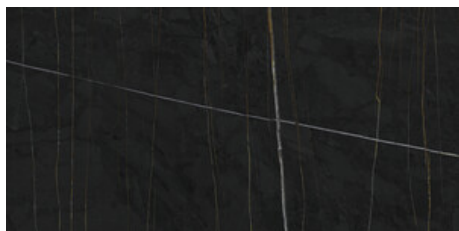

SAHARA NOIR PULIDO GRANILLA
120X260 RC
G.199 | Polished | Coloured body
Rectified.

120x120 SI Rc / 48"x48"

SAHARA NOIR MATE 120x120 SL RC

G.191 | MATT | Coloured body
Rectified.

120x120 Rc / 48"x48"

**SAHARA WHITE PULIDO GRANILLA
120X120 RC**
G.157 | Premium polished | Neutral Body
Rectified.

**SAHARA NOIR PULIDO PREMIUM
120x120 RC**
G.157 | Premium polished | Neutral Body
Rectified.

60x120 Rc / 24"x48"

SAHARA NOIR MATE 60x120 RC
G.88 | MATT | Coloured body
Rectified.

**SAHARA NOIR PULIDO GRANILLA
60X120 RC**
G.155 | Premium polished | Neutral Body
Rectified.

**SAHARA WHITE PULIDO GRANILLA
60X120 RC**
G.155 | Premium polished | Neutral Body
Rectified.

60x120 SI Rc / 24"x48"

SAHARA NOIR MATE 60x120 SL RC
G.88 | MATT | Coloured body
Rectified.

SAHARA WHITE MATE 60x120 SL RC
G.88 | MATT | Coloured body
Rectified.

32,5x22,5 /

**SAHARA HEXAGON AMPLE PULIDO
GRANILLA 32,5x22,5**
SP2046 | Premium polished |

**SAHARA HEX AMPLE WHITE PULIDO
32,5x22,5**
SP2046 | Polished |

30x30 / 12"x12"

SAHARA MOSAICO NOIR MATE 30x30
SP2037 | MATT |