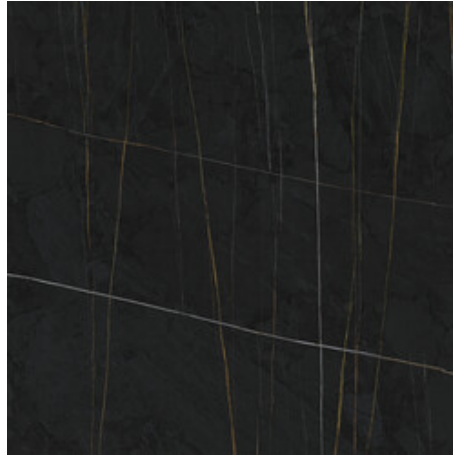

Series **Sahara**

120x260 RC / 48"x103"

120x120 RC / 48"x48"

120x120 SL RC / 48"x48"

60x120 RC / 24"x48"

60x120 SL RC / 24"x48"

120x260 Rc / 48"x103"

SAHARA NOIR MATE 120X260 RC
G.198 | MATT | Coloured body
Rectified.

SAHARA NOIR PULIDO GRANILLA
120X260 RC
G.199 | Polished | Coloured body
Rectified.

120x120 SI Rc / 48"x48"

SAHARA NOIR MATE 120x120 SL RC

G.191 | MATT | Coloured body
Rectified.

120x120 Rc / 48"x48"

**SAHARA WHITE PULIDO GRANILLA
120X120 RC**
G.157 | Premium polished | Neutral Body
Rectified.

**SAHARA NOIR PULIDO PREMIUM
120x120 RC**
G.157 | Premium polished | Neutral Body
Rectified.

60x120 Rc / 24"x48"

SAHARA NOIR MATE 60x120 RC
G.88 | MATT | Coloured body
Rectified.

**SAHARA NOIR PULIDO GRANILLA
60X120 RC**
G.155 | Premium polished | Neutral Body
Rectified.

**SAHARA WHITE PULIDO GRANILLA
60X120 RC**
G.155 | Premium polished | Neutral Body
Rectified.

60x120 SI Rc / 24"x48"

SAHARA NOIR MATE 60x120 SL RC
G.88 | MATT | Coloured body
Rectified.

SAHARA WHITE MATE 60x120 SL RC
G.88 | MATT | Coloured body
Rectified.