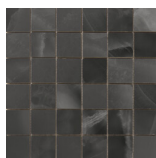

G.155 | Premium polished | Neutral Body  
Rectified.

60x120 SI Rc / 24"x48"

**SAHARA NOIR MATE 60x120 SL RC**  
G.88 | MATT | Coloured body  
Rectified.

**SAHARA WHITE MATE 60x120 SL RC**  
G.88 | MATT | Coloured body  
Rectified.

32,5x22,5 /

**SAHARA HEXAGON AMPLE PULIDO  
GRANILLA 32,5x22,5**  
SP2046 | Premium polished |

**SAHARA HEX AMPLE WHITE PULIDO  
32,5x22,5**  
SP2046 | Polished |

30x30 / 12"x12"

**SAHARA MOSAICO NOIR MATE 30x30**  
SP2037 | MATT |

**SAHARA MOSAICO NOIR MATE 30x30**  
SP2037 | MATT |

**SAHARA MOSAICO WHITE MATE  
30x30**  
SP2037 | MATT |

**SAHARA MOSAICO NOIR PULIDO  
GRANILLA 30X30**  
SP2037 | Premium polished |

**SAHARA MOSAICO WHITE PULIDO  
GRANILLA 30X30**  
SP2037 | Premium polished |

**26x27 / 11"x11"**

**SAHARA HEXAGON NOIR PULIDO  
GRANILLA 26X27**  
SP2054 | Premium polished |

**SAHARA HEXAGON NOIR MATE 26X27**  
SP2051 | MATT |

**SAHARA HEXAGON WHITE PULIDO  
26X27**  
SP2051 | Polished |