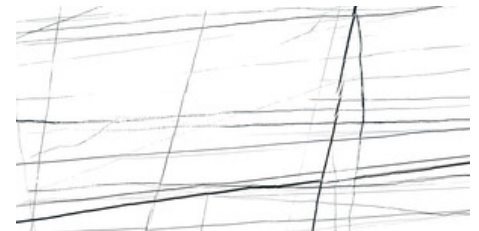

**SAHARA NOIR PULIDO PREMIUM
120x120 RC**
G.157 | Premium polished | Neutral Body
Rectified.

60x120 Rc / 24"x48"

SAHARA NOIR MATE 60x120 RC
G.88 | MATT | Coloured body
Rectified.

**SAHARA NOIR PULIDO GRANILLA
60X120 RC**
G.155 | Premium polished | Neutral Body
Rectified.