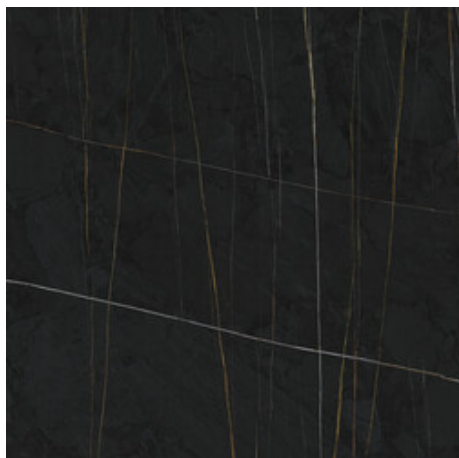

## Series **Sahara**

120x260 RC / 48"x103"

120x120 RC / 48"x48"

120x120 SL RC / 48"x48"

60x120 RC / 24"x48"

60x120 SL RC / 24"x48"

120x260 Rc / 48"x103"

**SAHARA NOIR MATE 120X260 RC**  
G.198 | MATT | Coloured body  
Rectified.

**SAHARA NOIR PULIDO GRANILLA  
120X260 RC**  
G.199 | Polished | Coloured body  
Rectified.

**120x120 Rc / 48"x48"**

**SAHARA WHITE PULIDO GRANILLA**  
**120X120 RC**  
G.157 | Premium polished | Neutral Body  
Rectified.

**SAHARA NOIR PULIDO PREMIUM**  
**120x120 RC**  
G.157 | Premium polished | Neutral Body  
Rectified.

120x120 SI Rc / 48"x48"

**SAHARA NOIR MATE 120x120 SL RC**

G.191 | MATT | Coloured body  
Rectified.