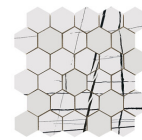

**SAHARA WHITE PULIDO GRANILLA
60X120 RC**
G.155 | Premium polished | Neutral Body
Rectified.

60x120 SI Rc / 24"x48"

SAHARA NOIR MATE 60x120 SL RC
G.88 | MATT | Coloured body
Rectified.

SAHARA WHITE MATE 60x120 SL RC
G.88 | MATT | Coloured body
Rectified.

32,5x22,5 /

**SAHARA HEXAGON AMPLE PULIDO
GRANILLA 32,5x22,5**
SP2046 | Premium polished |

**SAHARA HEX AMPLE WHITE PULIDO
32,5x22,5**
SP2046 | Polished |

30x30 / 12"x12"

SAHARA MOSAICO NOIR MATE 30x30
SP2037 | MATT |

SAHARA MOSAICO NOIR MATE 30x30
SP2037 | MATT |

**SAHARA MOSAICO WHITE MATE
30x30**
SP2037 | MATT |

**SAHARA MOSAICO NOIR PULIDO
GRANILLA 30X30**
SP2037 | Premium polished |

**SAHARA MOSAICO WHITE PULIDO
GRANILLA 30X30**
SP2037 | Premium polished |

26x27 / 11"x11"

**SAHARA HEXAGON NOIR PULIDO
GRANILLA 26X27**
SP2054 | Premium polished |

SAHARA HEXAGON NOIR MATE 26X27
SP2051 | MATT |

**SAHARA HEXAGON WHITE PULIDO
26X27**
SP2051 | Polished |

Technical Step