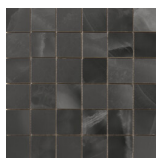

**SAHARA WHITE PULIDO GRANILLA
60X120 RC**
G.155 | Premium polished | Neutral Body
Rectified.

60x120 SI Rc / 24"x48"

SAHARA NOIR MATE 60x120 SL RC
G.88 | MATT | Coloured body
Rectified.

SAHARA WHITE MATE 60x120 SL RC
G.88 | MATT | Coloured body
Rectified.

32,5x22,5 /

**SAHARA HEXAGON AMPLE PULIDO
GRANILLA 32,5x22,5**
SP2046 | Premium polished |

**SAHARA HEX AMPLE WHITE PULIDO
32,5x22,5**
SP2046 | Polished |

30x30 / 12"x12"

SAHARA MOSAICO NOIR MATE 30x30
SP2037 | MATT |

SAHARA MOSAICO NOIR MATE 30x30
SP2037 | MATT |

**SAHARA MOSAICO WHITE MATE
30x30**
SP2037 | MATT |

**SAHARA MOSAICO NOIR PULIDO
GRANILLA 30X30**
SP2037 | Premium polished |

**SAHARA MOSAICO WHITE PULIDO
GRANILLA 30X30**
SP2037 | Premium polished |

26x27 / 11"x11"

**SAHARA HEXAGON NOIR PULIDO
GRANILLA 26X27**
SP2054 | Premium polished |

SAHARA HEXAGON NOIR MATE 26X27
SP2051 | MATT |

**SAHARA HEXAGON WHITE PULIDO
26X27**
SP2051 | Polished |

Technical Step