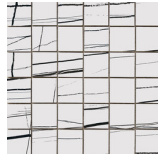

**SAHARA WHITE PULIDO GRANILLA
60X120 RC**
G.155 | Premium polished | Neutral Body
Rectified.

60x120 SI Rc / 24"x48"

SAHARA NOIR MATE 60x120 SL RC
G.88 | MATT | Coloured body
Rectified.

SAHARA WHITE MATE 60x120 SL RC
G.88 | MATT | Coloured body
Rectified.

32,5x22,5 /

**SAHARA HEXAGON AMPLE PULIDO
GRANILLA 32,5x22,5**
SP2046 | Premium polished |

**SAHARA HEX AMPLE WHITE PULIDO
32,5x22,5**
SP2046 | Polished |

30x30 / 12"x12"

SAHARA MOSAICO NOIR MATE 30x30
SP2037 | MATT |

SAHARA MOSAICO NOIR MATE 30x30
SP2037 | MATT |

**SAHARA MOSAICO WHITE MATE
30x30**
SP2037 | MATT |

**SAHARA MOSAICO NOIR PULIDO
GRANILLA 30X30**
SP2037 | Premium polished |

**SAHARA MOSAICO WHITE PULIDO
GRANILLA 30X30**
SP2037 | Premium polished |

26x27 / 11"x11"

**SAHARA HEXAGON NOIR PULIDO
GRANILLA 26X27**
SP2054 | Premium polished |

SAHARA HEXAGON NOIR MATE 26X27
SP2051 | MATT |

**SAHARA HEXAGON WHITE PULIDO
26X27**
SP2051 | Polished |

Technical Step