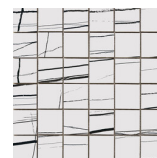

**SAHARA WHITE PULIDO GRANILLA
60X120 RC**
G.155 | Premium polished | Neutral Body
Rectified.

60x120 SI Rc / 24"x48"

SAHARA NOIR MATE 60x120 SL RC
G.88 | MATT | Coloured body
Rectified.

SAHARA WHITE MATE 60x120 SL RC
G.88 | MATT | Coloured body
Rectified.

32,5x22,5 /

**SAHARA HEXAGON AMPLE PULIDO
GRANILLA 32,5x22,5**
SP2046 | Premium polished |

**SAHARA HEX AMPLE WHITE PULIDO
32,5x22,5**
SP2046 | Polished |

30x30 / 12"x12"

SAHARA MOSAICO NOIR MATE 30x30
SP2037 | MATT |

SAHARA MOSAICO NOIR MATE 30x30
SP2037 | MATT |

**SAHARA MOSAICO WHITE MATE
30x30**
SP2037 | MATT |

**SAHARA MOSAICO NOIR PULIDO
GRANILLA 30X30**
SP2037 | Premium polished |

**SAHARA MOSAICO WHITE PULIDO
GRANILLA 30X30**
SP2037 | Premium polished |

26x27 / 11"x11"

**SAHARA HEXAGON NOIR PULIDO
GRANILLA 26X27**
SP2054 | Premium polished |

SAHARA HEXAGON NOIR MATE 26X27
SP2051 | MATT |

**SAHARA HEXAGON WHITE PULIDO
26X27**
SP2051 | Polished |

Technical Step