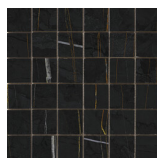

**SAHARA WHITE PULIDO GRANILLA
60X120 RC**
G.155 | Premium polished | Neutral Body
Rectified.

60x120 SI Rc / 24"x48"

SAHARA NOIR MATE 60x120 SL RC
G.88 | MATT | Coloured body
Rectified.

SAHARA WHITE MATE 60x120 SL RC
G.88 | MATT | Coloured body
Rectified.

32,5x22,5 /

**SAHARA HEXAGON AMPLE PULIDO
GRANILLA 32,5x22,5**
SP2046 | Premium polished |

**SAHARA HEX AMPLE WHITE PULIDO
32,5x22,5**
SP2046 | Polished |

30x30 / 12"x12"

SAHARA MOSAICO NOIR MATE 30x30
SP2037 | MATT |

SAHARA MOSAICO NOIR MATE 30x30
SP2037 | MATT |

**SAHARA MOSAICO WHITE MATE
30x30**
SP2037 | MATT |

**SAHARA MOSAICO NOIR PULIDO
GRANILLA 30X30**
SP2037 | Premium polished |

**SAHARA MOSAICO WHITE PULIDO
GRANILLA 30X30**
SP2037 | Premium polished |

26x27 / 11"x11"

**SAHARA HEXAGON NOIR PULIDO
GRANILLA 26X27**
SP2054 | Premium polished |

SAHARA HEXAGON NOIR MATE 26X27
SP2051 | MATT |

**SAHARA HEXAGON WHITE PULIDO
26X27**
SP2051 | Polished |

Technical Step