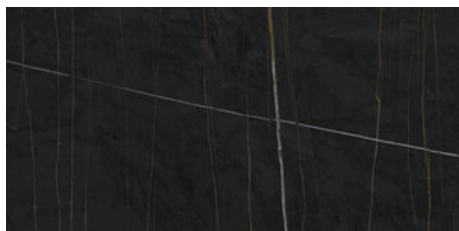

60x120 SI Rc / 24"x48"

SAHARA NOIR MATE 60x120 SL RC
G.88 | MATT | Coloured body
Rectified.