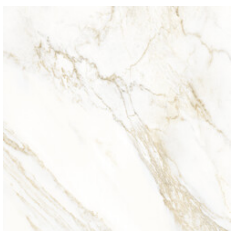

60x60 SI / 24"x24"

WHITE BRILLO 60x60 SL
G.109 | GLOSSY | Neutral Body

WHITE MATE 60X60
G.66 | MATT | Neutral Body

60x60 SI Rc / 24"x24"

WHITE ALTO BRILLO 60X60 RC
G.77 | GLOSSY | Neutral Body
Rectified.

WHITE MATE 60X60 RC SL
G.1077 | MATT | Neutral Body
Rectified.

DORADO MATE 60X60 SL RC
G.1077 | MATT | Neutral Body
Rectified.

DORADO BRILLO 60X60 SL RC
G.77 | GLOSSY | Neutral Body
Rectified.

30x60 SI Rc / 12"x24"

DORADO BRILLO 30x60 SL RC
G.78 | GLOSSY | Neutral Body
Rectified.

DORADO MATE 30x60 SL RC
G.1078 | MATT | Neutral Body
Rectified.

WHITE BRILLO 30x60 SL RC
G.78 | GLOSSY | Neutral Body
Rectified.

WHITE MATE 30x60 SL RC
G.1078 | MATT | Neutral Body
Rectified.

30x30 / 12"x12"