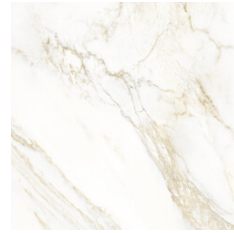

60x60 SI Rc / 24"x24"

WHITE ALTO BRILLO 60X60 RC
G.77 | GLOSSY | Neutral Body
Rectified.

WHITE MATE 60X60 RC SL
G.1077 | MATT | Neutral Body
Rectified.

DORADO MATE 60X60 SL RC
G.1077 | MATT | Neutral Body
Rectified.