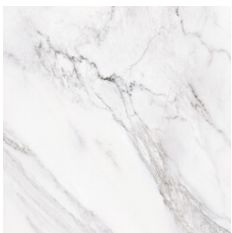

60x60 SI / 24"x24"

WHITE BRILLO 60x60 SL
G.109 | GLOSSY | Neutral Body