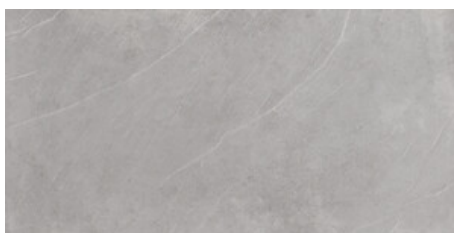

PEARL MATE 60x120 RC ANTISLIP
G.5088 | MATT | Coloured body
Rectified.

60x120 Sl Rc / 24"x48"

**GREIGE MATE 60x120 SL RC
N-PLUS**
G.88 | MATT | Coloured body
Rectified.

BLACK MATE 60x120 SL RC N-PLUS
G.88 | MATT | Coloured body
Rectified.

SAND MATE 60x120 SL RC N-PLUS
G.88 | MATT | Coloured body
Rectified.

PEARL MATE 60x120 SL RC N-PLUS
G.88 | MATT | Coloured body
Rectified.

**GREIGE MATE 60x120 SL RC
ANTISLIP**
G.5088 | MATT | Coloured body
Rectified.