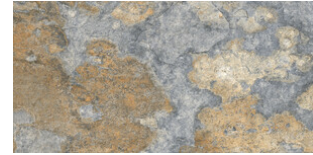

BLUE MATE 30X60 SL ANTISLIP
G.64 | MATT | Neutral Body