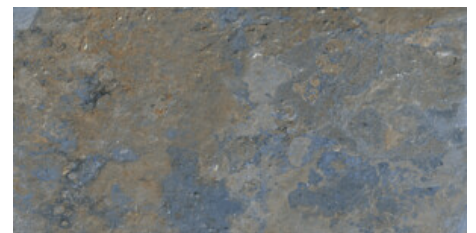

BLUE MATE 60X120 RC 20MM
G.5085 | MATT | Neutral Body
Rectified.