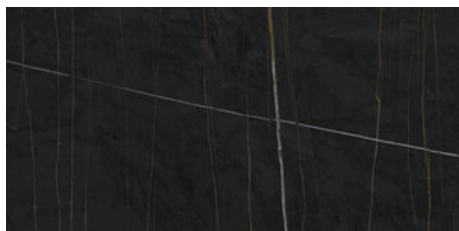

**NOIR PULIDO GRANILLA 120X260
RC**
G.199 | Polished | Coloured body
Rectified.

120x120 SI Rc / 48"x48"

NOIR MATE 120x120 SL RC
G.191 | MATT | Coloured body
Rectified.

120x120 Rc / 48"x48"

WHITE PULIDO GRANILLA 120X120 RC
G.157 | Premium polished | Neutral Body Rectified.

NOIR PULIDO PREMIUM 120x120 RC
G.157 | Premium polished | Neutral Body Rectified.

60x120 Rc / 24"x48"

NOIR MATE 60x120 RC
G.88 | MATT | Coloured body Rectified.

NOIR PULIDO GRANILLA 60X120 RC
G.155 | Premium polished | Neutral Body Rectified.

WHITE PULIDO GRANILLA 60X120 RC
G.155 | Premium polished | Neutral Body Rectified.

60x120 SI Rc / 24"x48"

NOIR MATE 60x120 SL RC
G.88 | MATT | Coloured body
Rectified.

WHITE MATE 60x120 SL RC
G.88 | MATT | Coloured body
Rectified.