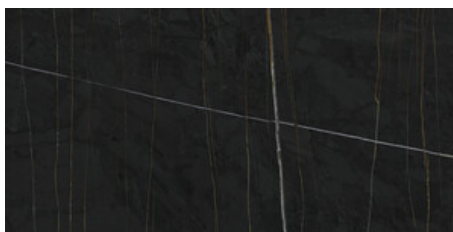

Series **Sahara**

120x260 RC / 48"x103"

120x120 SL RC / 48"x48"

120x120 RC / 48"x48"

60x120 RC / 24"x48"

60x120 SL RC / 24"x48"

120x260 Rc / 48"x103"

NOIR MATE 120X260 RC
G.198 | MATT | Coloured body
Rectified.

**NOIR PULIDO GRANILLA 120X260
RC**
G.199 | Polished | Coloured body
Rectified.

120x120 SI Rc / 48"x48"

NOIR MATE 120x120 SL RC
G.191 | MATT | Coloured body
Rectified.

120x120 Rc / 48"x48"

WHITE PULIDO GRANILLA 120X120 RC
G.157 | Premium polished | Neutral Body Rectified.

NOIR PULIDO PREMIUM 120x120 RC
G.157 | Premium polished | Neutral Body Rectified.

60x120 Rc / 24"x48"

NOIR MATE 60x120 RC
G.88 | MATT | Coloured body Rectified.

NOIR PULIDO GRANILLA 60X120 RC
G.155 | Premium polished | Neutral Body Rectified.

WHITE PULIDO GRANILLA 60X120 RC
G.155 | Premium polished | Neutral Body Rectified.

60x120 SI Rc / 24"x48"

NOIR MATE 60x120 SL RC
G.88 | MATT | Coloured body
Rectified.

WHITE MATE 60x120 SL RC
G.88 | MATT | Coloured body
Rectified.