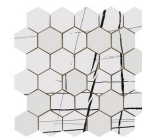

Series **Sahara**

120x260 RC / 48"x103"

120x120 SL RC / 48"x48"

120x120 RC / 48"x48"

60x120 RC / 24"x48"

60x120 SL RC / 24"x48"

120x260 Rc / 48"x103"

NOIR MATE 120X260 RC
G.198 | MATT | Coloured body
Rectified.

WHITE PULIDO GRANILLA 60X120 RC
G.155 | Premium polished | Neutral Body Rectified.

60x120 SI Rc / 24"x48"

NOIR MATE 60x120 SL RC
G.88 | MATT | Coloured body
Rectified.

WHITE MATE 60x120 SL RC
G.88 | MATT | Coloured body
Rectified.

MOSAICO WHITE MATE 30x30
SP2037 | MATT |

**MOSAICO NOIR PULIDO GRANILLA
30X30**
SP2037 | Premium polished |

**MOSAICO WHITE PULIDO GRANILLA
30X30**
SP2037 | Premium polished |

26x27 / 11"x11"

**HEXAGON NOIR PULIDO GRANILLA
26X27**
SP2054 | Premium polished |

HEXAGON NOIR MATE 26X27
SP2051 | MATT |

HEXAGON WHITE PULIDO 26X27
SP2051 | Polished |

Technical Step

Porcelain Tiles

RODAPIÉ 10X120 PULIDO
| 120X120 / 48"x48"

RODAPIÉ 10X60
| 60X120 / 24"x48"

RODAPIÉ 10X60 PULIDO
| 60X120 / 24"x48"