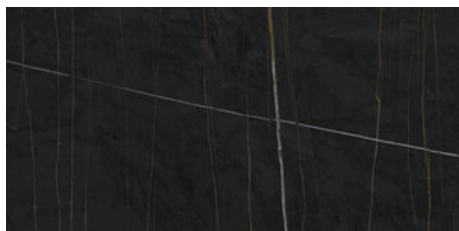

**NOIR PULIDO GRANILLA 120X260  
RC**  
G.199 | Polished | Coloured body  
Rectified.

120x120 SI Rc / 48"x48"

**NOIR MATE 120x120 SL RC**  
G.191 | MATT | Coloured body  
Rectified.

120x120 Rc / 48"x48"

**WHITE PULIDO GRANILLA 120X120 RC**  
G.157 | Premium polished | Neutral Body Rectified.

**NOIR PULIDO PREMIUM 120x120 RC**  
G.157 | Premium polished | Neutral Body Rectified.

60x120 Rc / 24"x48"

**NOIR MATE 60x120 RC**  
G.88 | MATT | Coloured body Rectified.

**NOIR PULIDO GRANILLA 60X120 RC**  
G.155 | Premium polished | Neutral Body Rectified.

**WHITE PULIDO GRANILLA 60X120 RC**  
G.155 | Premium polished | Neutral Body Rectified.

60x120 SI Rc / 24"x48"

**NOIR MATE 60x120 SL RC**  
G.88 | MATT | Coloured body  
Rectified.

**WHITE MATE 60x120 SL RC**  
G.88 | MATT | Coloured body  
Rectified.