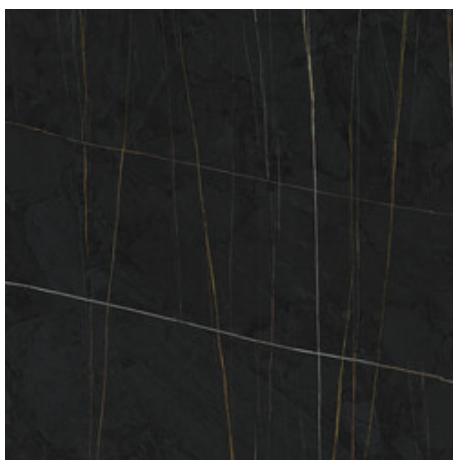

## Series **Sahara**

120x260 RC / 48"x103"

120x120 SL RC / 48"x48"

120x120 RC / 48"x48"

60x120 RC / 24"x48"

60x120 SL RC / 24"x48"

120x260 Rc / 48"x103"

**NOIR MATE 120X260 RC**  
G.198 | MATT | Coloured body  
Rectified.

**NOIR PULIDO GRANILLA 120X260  
RC**  
G.199 | Polished | Coloured body  
Rectified.

120x120 SI Rc / 48"x48"

**NOIR MATE 120x120 SL RC**  
G.191 | MATT | Coloured body  
Rectified.

120x120 Rc / 48"x48"

**WHITE PULIDO GRANILLA 120X120 RC**  
G.157 | Premium polished | Neutral Body Rectified.

**NOIR PULIDO PREMIUM 120x120 RC**  
G.157 | Premium polished | Neutral Body Rectified.

60x120 Rc / 24"x48"

**NOIR MATE 60x120 RC**  
G.88 | MATT | Coloured body Rectified.

**NOIR PULIDO GRANILLA 60X120 RC**  
G.155 | Premium polished | Neutral Body Rectified.

**WHITE PULIDO GRANILLA 60X120 RC**  
G.155 | Premium polished | Neutral Body Rectified.

60x120 SI Rc / 24"x48"

**NOIR MATE 60x120 SL RC**  
G.88 | MATT | Coloured body  
Rectified.

**WHITE MATE 60x120 SL RC**  
G.88 | MATT | Coloured body  
Rectified.