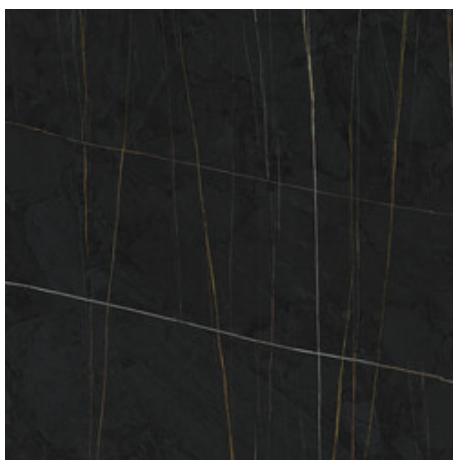

Series **Sahara**

120x260 RC / 48"x103"

120x120 SL RC / 48"x48"

120x120 RC / 48"x48"

60x120 RC / 24"x48"

60x120 SL RC / 24"x48"

120x260 Rc / 48"x103"

NOIR MATE 120X260 RC
G.198 | MATT | Coloured body
Rectified.

**NOIR PULIDO GRANILLA 120X260
RC**
G.199 | Polished | Coloured body
Rectified.

120x120 SI Rc / 48"x48"

NOIR MATE 120x120 SL RC
G.191 | MATT | Coloured body
Rectified.

120x120 Rc / 48"x48"

WHITE PULIDO GRANILLA 120X120 RC
G.157 | Premium polished | Neutral Body Rectified.

NOIR PULIDO PREMIUM 120x120 RC
G.157 | Premium polished | Neutral Body Rectified.

60x120 Rc / 24"x48"

NOIR MATE 60x120 RC
G.88 | MATT | Coloured body Rectified.

NOIR PULIDO GRANILLA 60X120 RC
G.155 | Premium polished | Neutral Body Rectified.

WHITE PULIDO GRANILLA 60X120 RC
G.155 | Premium polished | Neutral Body Rectified.

60x120 SI Rc / 24"x48"

NOIR MATE 60x120 SL RC
G.88 | MATT | Coloured body
Rectified.

WHITE MATE 60x120 SL RC
G.88 | MATT | Coloured body
Rectified.