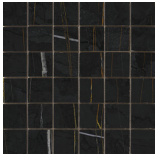

**WHITE PULIDO GRANILLA 60X120 RC**  
G.155 | Premium polished | Neutral Body Rectified.

60x120 SI Rc / 24"x48"

**NOIR MATE 60x120 SL RC**  
G.88 | MATT | Coloured body  
Rectified.

**WHITE MATE 60x120 SL RC**  
G.88 | MATT | Coloured body  
Rectified.

32,5x22,5 /

**HEXAGON AMPLE PULIDO GRANILLA**  
**32,5X22,5**  
SP2046 | Premium polished |

**HEX AMPLE WHITE PULIDO**  
**32,5X22,5**  
SP2046 | Polished |

30x30 / 12"x12"

**MOSAICO NOIR MATE 30x30**  
SP2037 | MATT |

**MOSAICO NOIR MATE 30x30**  
SP2037 | MATT |

**MOSAICO WHITE MATE 30x30**  
SP2041 | MATT |

**MOSAICO NOIR PULIDO GRANILLA  
30X30**  
SP2037 | Premium polished |

**MOSAICO WHITE PULIDO GRANILLA  
30X30**  
SP2037 | Premium polished |

**26x27 / 11"x11"**

**HEXAGON NOIR PULIDO GRANILLA  
26X27**  
SP2054 | Premium polished |

**HEXAGON NOIR MATE 26X27**  
SP2051 | MATT |

**HEXAGON WHITE PULIDO 26X27**  
SP2051 | Polished |

**Technical Step**