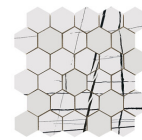

Series **Sahara**

120x260 RC / 48"x103"

120x120 SL RC / 48"x48"

120x120 RC / 48"x48"

60x120 RC / 24"x48"

60x120 SL RC / 24"x48"

120x260 Rc / 48"x103"

NOIR MATE 120X260 RC
G.198 | MATT | Coloured body
Rectified.

WHITE PULIDO GRANILLA 60x120 RC
G.155 | Premium polished | Neutral Body Rectified.

60x120 SI Rc / 24"x48"

NOIR MATE 60x120 SL RC
G.88 | MATT | Coloured body
Rectified.

WHITE MATE 60x120 SL RC
G.88 | MATT | Coloured body
Rectified.

MOSAICO WHITE MATE 30x30
SP2037 | MATT |

**MOSAICO NOIR PULIDO GRANILLA
30X30**
SP2037 | Premium polished |

**MOSAICO WHITE PULIDO GRANILLA
30X30**
SP2037 | Premium polished |

26x27 / 11"x11"

**HEXAGON NOIR PULIDO GRANILLA
26X27**
SP2054 | Premium polished |

HEXAGON NOIR MATE 26X27
SP2051 | MATT |

HEXAGON WHITE PULIDO 26X27
SP2051 | Polished |

Technical Step

Porcelain Tiles

RODAPIÉ 10X120 PULIDO
| 120X120 / 48"x48"

RODAPIÉ 10X60
| 60X120 / 24"x48"

RODAPIÉ 10X60 PULIDO
| 60X120 / 24"x48"