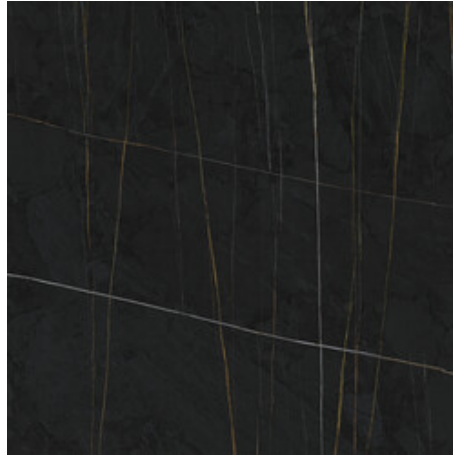

Series **Sahara**

120x260 RC / 48"x103"

120x120 SL RC / 48"x48"

120x120 RC / 48"x48"

60x120 RC / 24"x48"

60x120 SL RC / 24"x48"

120x260 Rc / 48"x103"

NOIR MATE 120X260 RC
G.198 | MATT | Coloured body
Rectified.

**NOIR PULIDO GRANILLA 120X260
RC**
G.199 | Polished | Coloured body
Rectified.

120x120 SI Rc / 48"x48"

NOIR MATE 120x120 SL RC
G.191 | MATT | Coloured body
Rectified.

120x120 Rc / 48"x48"

WHITE PULIDO GRANILLA 120x120 RC
G.157 | Premium polished | Neutral Body Rectified.

NOIR PULIDO PREMIUM 120x120 RC
G.157 | Premium polished | Neutral Body Rectified.

60x120 Rc / 24"x48"

NOIR MATE 60x120 RC
G.88 | MATT | Coloured body Rectified.

NOIR PULIDO GRANILLA 60x120 RC
G.155 | Premium polished | Neutral Body Rectified.

WHITE PULIDO GRANILLA 60x120 RC
G.155 | Premium polished | Neutral Body Rectified.

60x120 SI Rc / 24"x48"

NOIR MATE 60x120 SL RC
G.88 | MATT | Coloured body
Rectified.

WHITE MATE 60x120 SL RC
G.88 | MATT | Coloured body
Rectified.