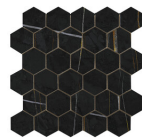

WHITE PULIDO GRANILLA 60X120 RC
G.155 | Premium polished | Neutral Body Rectified.

60x120 SI Rc / 24"x48"

NOIR MATE 60x120 SL RC
G.88 | MATT | Coloured body
Rectified.

WHITE MATE 60x120 SL RC
G.88 | MATT | Coloured body
Rectified.

32,5x22,5 /

HEXAGON AMPLE PULIDO GRANILLA
32,5X22,5
SP2046 | Premium polished |

HEX AMPLE WHITE PULIDO
32,5X22,5
SP2046 | Polished |

30x30 / 12"x12"

MOSAICO NOIR MATE 30x30
SP2037 | MATT |

MOSAICO NOIR MATE 30x30
SP2037 | MATT |

MOSAICO WHITE MATE 30x30
SP2037 | MATT |

**MOSAICO NOIR PULIDO GRANILLA
30X30**
SP2037 | Premium polished |

**MOSAICO WHITE PULIDO GRANILLA
30X30**
SP2037 | Premium polished |

26x27 / 11"x11"

**HEXAGON NOIR PULIDO GRANILLA
26X27**
SP2054 | Premium polished |

HEXAGON NOIR MATE 26X27
SP2051 | MATT |

HEXAGON WHITE PULIDO 26X27
SP2051 | Polished |

Technical Step

Porcelain Tiles

RODAPIÉ 10X120 PULIDO
| 120X120 / 48"x48"

RODAPIÉ 10X60
| 60X120 / 24"x48"

RODAPIÉ 10X60 PULIDO
| 60X120 / 24"x48"