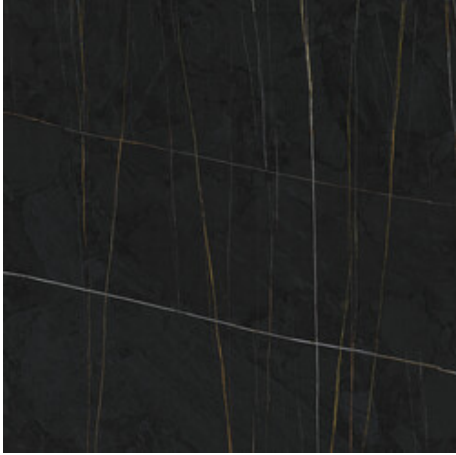

## Series **Sahara**

120x260 RC / 48"x103"

120x120 SL RC / 48"x48"

120x120 RC / 48"x48"

60x120 RC / 24"x48"

60x120 SL RC / 24"x48"

120x260 Rc / 48"x103"

**NOIR MATE 120X260 RC**  
G.198 | MATT | Coloured body  
Rectified.

**NOIR PULIDO GRANILLA 120X260  
RC**  
G.199 | Polished | Coloured body  
Rectified.

120x120 SI Rc / 48"x48"

**NOIR MATE 120x120 SL RC**  
G.191 | MATT | Coloured body  
Rectified.

120x120 Rc / 48"x48"

**WHITE PULIDO GRANILLA 120X120 RC**  
G.157 | Premium polished | Neutral Body Rectified.

**NOIR PULIDO PREMIUM 120x120 RC**  
G.157 | Premium polished | Neutral Body Rectified.

60x120 Rc / 24"x48"

**NOIR MATE 60x120 RC**  
G.88 | MATT | Coloured body Rectified.

**NOIR PULIDO GRANILLA 60X120 RC**  
G.155 | Premium polished | Neutral Body Rectified.

**WHITE PULIDO GRANILLA 60X120 RC**  
G.155 | Premium polished | Neutral Body Rectified.

60x120 SI Rc / 24"x48"

**NOIR MATE 60x120 SL RC**  
G.88 | MATT | Coloured body  
Rectified.

**WHITE MATE 60x120 SL RC**  
G.88 | MATT | Coloured body  
Rectified.