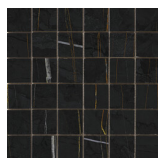

**WHITE PULIDO GRANILLA 60X120 RC**  
G.155 | Premium polished | Neutral Body Rectified.

60x120 SI Rc / 24"x48"

**NOIR MATE 60x120 SL RC**  
G.88 | MATT | Coloured body  
Rectified.

**WHITE MATE 60x120 SL RC**  
G.88 | MATT | Coloured body  
Rectified.

32,5x22,5 /

**HEXAGON AMPLE PULIDO GRANILLA**  
**32,5X22,5**  
SP2046 | Premium polished |

**HEX AMPLE WHITE PULIDO**  
**32,5X22,5**  
SP2046 | Polished |

30x30 / 12"x12"

**MOSAICO NOIR MATE 30x30**  
SP2037 | MATT |

**MOSAICO NOIR MATE 30x30**  
SP2037 | MATT |

**MOSAICO WHITE MATE 30x30**  
SP2041 | MATT |

**MOSAICO NOIR PULIDO GRANILLA  
30X30**  
SP2037 | Premium polished |

**MOSAICO WHITE PULIDO GRANILLA  
30X30**  
SP2037 | Premium polished |

**26x27 / 11"x11"**

**HEXAGON NOIR PULIDO GRANILLA  
26X27**  
SP2054 | Premium polished |

**HEXAGON NOIR MATE 26X27**  
SP2051 | MATT |

**HEXAGON WHITE PULIDO 26X27**  
SP2051 | Polished |

**Technical Step**