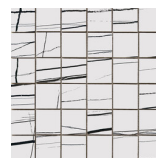

**WHITE PULIDO GRANILLA 60X120 RC**  
G.155 | Premium polished | Neutral Body Rectified.

60x120 SI Rc / 24"x48"

**NOIR MATE 60x120 SL RC**  
G.88 | MATT | Coloured body  
Rectified.

**WHITE MATE 60x120 SL RC**  
G.88 | MATT | Coloured body  
Rectified.

32,5x22,5 /

**HEXAGON AMPLE PULIDO GRANILLA**  
**32,5X22,5**  
SP2046 | Premium polished |

**HEX AMPLE WHITE PULIDO**  
**32,5X22,5**  
SP2046 | Polished |

30x30 / 12"x12"

**MOSAICO NOIR MATE 30x30**  
SP2037 | MATT |

**MOSAICO NOIR MATE 30x30**  
SP2037 | MATT |

**MOSAICO WHITE MATE 30x30**  
SP2041 | MATT |

**MOSAICO NOIR PULIDO GRANILLA  
30X30**  
SP2037 | Premium polished |

**MOSAICO WHITE PULIDO GRANILLA  
30X30**  
SP2037 | Premium polished |

**26x27 / 11"x11"**

**HEXAGON NOIR PULIDO GRANILLA  
26X27**  
SP2054 | Premium polished |

**HEXAGON NOIR MATE 26X27**  
SP2051 | MATT |

**HEXAGON WHITE PULIDO 26X27**  
SP2051 | Polished |

**Technical Step**