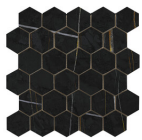

WHITE PULIDO GRANILLA 60X120 RC
G.155 | Premium polished | Neutral Body Rectified.

60x120 SI Rc / 24"x48"

NOIR MATE 60x120 SL RC
G.88 | MATT | Coloured body
Rectified.

WHITE MATE 60x120 SL RC
G.88 | MATT | Coloured body
Rectified.

32,5x22,5 /

HEXAGON AMPLE PULIDO GRANILLA
32,5X22,5
SP2046 | Premium polished |

HEX AMPLE WHITE PULIDO
32,5X22,5
SP2046 | Polished |

30x30 / 12"x12"

MOSAICO NOIR MATE 30x30
SP2037 | MATT |

MOSAICO NOIR MATE 30x30
SP2037 | MATT |

MOSAICO WHITE MATE 30x30
SP2037 | MATT |

**MOSAICO NOIR PULIDO GRANILLA
30X30**
SP2037 | Premium polished |

**MOSAICO WHITE PULIDO GRANILLA
30X30**
SP2037 | Premium polished |

26x27 / 11"x11"

**HEXAGON NOIR PULIDO GRANILLA
26X27**
SP2054 | Premium polished |

HEXAGON NOIR MATE 26X27
SP2051 | MATT |

HEXAGON WHITE PULIDO 26X27
SP2051 | Polished |

Technical Step

Porcelain Tiles

RODAPIÉ 10X120 PULIDO
| 120X120 / 48"x48"

RODAPIÉ 10X60
| 60X120 / 24"x48"

RODAPIÉ 10X60 PULIDO
| 60X120 / 24"x48"