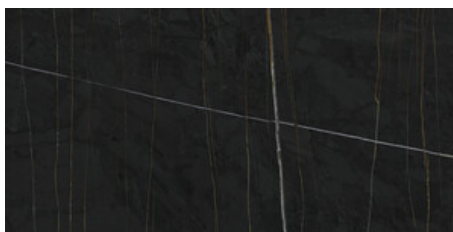

## Series **Sahara**

120x260 RC / 48"x103"

120x120 SL RC / 48"x48"

120x120 RC / 48"x48"

60x120 RC / 24"x48"

60x120 SL RC / 24"x48"

120x260 Rc / 48"x103"

**NOIR MATE 120X260 RC**  
G.198 | MATT | Coloured body  
Rectified.

**NOIR PULIDO GRANILLA 120X260  
RC**  
G.199 | Polished | Coloured body  
Rectified.

120x120 SI Rc / 48"x48"

**NOIR MATE 120x120 SL RC**  
G.191 | MATT | Coloured body  
Rectified.

120x120 Rc / 48"x48"

**WHITE PULIDO GRANILLA 120X120 RC**  
G.157 | Premium polished | Neutral Body Rectified.

**NOIR PULIDO PREMIUM 120x120 RC**  
G.157 | Premium polished | Neutral Body Rectified.

60x120 Rc / 24"x48"

**NOIR MATE 60x120 RC**  
G.88 | MATT | Coloured body Rectified.

**NOIR PULIDO GRANILLA 60X120 RC**  
G.155 | Premium polished | Neutral Body Rectified.

**WHITE PULIDO GRANILLA 60X120 RC**  
G.155 | Premium polished | Neutral Body Rectified.

60x120 SI Rc / 24"x48"

**NOIR MATE 60x120 SL RC**  
G.88 | MATT | Coloured body  
Rectified.

**WHITE MATE 60x120 SL RC**  
G.88 | MATT | Coloured body  
Rectified.