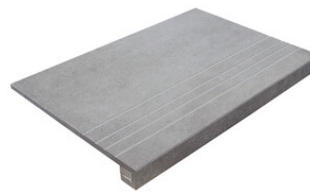

PELDAÑO ANGULO GRADONE RECTO 60X120
| 60X120 / 24"x48"