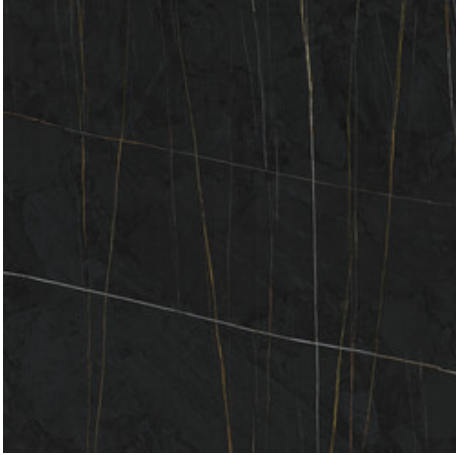

Series **Sahara**

120x260 RC / 48"x103"

120x120 SL RC / 48"x48"

120x120 RC / 48"x48"

60x120 RC / 24"x48"

60x120 SL RC / 24"x48"

120x260 Rc / 48"x103"

NOIR MATE 120X260 RC
G.198 | MATT | Coloured body
Rectified.

**NOIR PULIDO GRANILLA 120X260
RC**
G.199 | Polished | Coloured body
Rectified.

120x120 SI Rc / 48"x48"

NOIR MATE 120x120 SL RC
G.191 | MATT | Coloured body
Rectified.

120x120 Rc / 48"x48"

WHITE PULIDO GRANILLA 120x120 RC
G.157 | Premium polished | Neutral Body Rectified.

NOIR PULIDO PREMIUM 120x120 RC
G.157 | Premium polished | Neutral Body Rectified.

60x120 Rc / 24"x48"

NOIR MATE 60x120 RC
G.88 | MATT | Coloured body Rectified.

NOIR PULIDO GRANILLA 60x120 RC
G.155 | Premium polished | Neutral Body Rectified.

WHITE PULIDO GRANILLA 60x120 RC
G.155 | Premium polished | Neutral Body Rectified.

60x120 SI Rc / 24"x48"

NOIR MATE 60x120 SL RC
G.88 | MATT | Coloured body
Rectified.

WHITE MATE 60x120 SL RC
G.88 | MATT | Coloured body
Rectified.