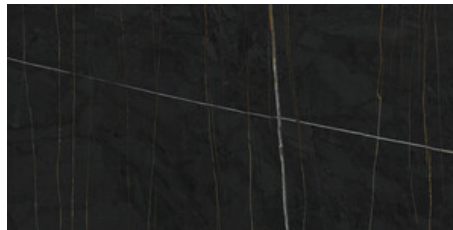

Series **Sahara**

120x260 RC / 48"x103"

120x120 SL RC / 48"x48"

120x120 RC / 48"x48"

60x120 RC / 24"x48"

60x120 SL RC / 24"x48"

120x260 Rc / 48"x103"

NOIR MATE 120X260 RC
G.198 | MATT | Coloured body
Rectified.

**NOIR PULIDO GRANILLA 120X260
RC**
G.199 | Polished | Coloured body
Rectified.

120x120 SI Rc / 48"x48"

NOIR MATE 120x120 SL RC
G.191 | MATT | Coloured body
Rectified.

120x120 Rc / 48"x48"

WHITE PULIDO GRANILLA 120x120 RC
G.157 | Premium polished | Neutral Body Rectified.

NOIR PULIDO PREMIUM 120x120 RC
G.157 | Premium polished | Neutral Body Rectified.

60x120 Rc / 24"x48"

NOIR MATE 60x120 RC
G.88 | MATT | Coloured body Rectified.

NOIR PULIDO GRANILLA 60x120 RC
G.155 | Premium polished | Neutral Body Rectified.

WHITE PULIDO GRANILLA 60x120 RC
G.155 | Premium polished | Neutral Body Rectified.

60x120 SI Rc / 24"x48"

NOIR MATE 60x120 SL RC
G.88 | MATT | Coloured body
Rectified.

WHITE MATE 60x120 SL RC
G.88 | MATT | Coloured body
Rectified.