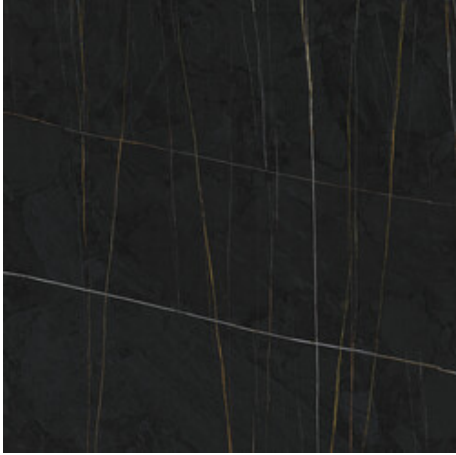

Series **Sahara**

120x260 RC / 48"x103"

120x120 SL RC / 48"x48"

120x120 RC / 48"x48"

60x120 RC / 24"x48"

60x120 SL RC / 24"x48"

120x260 Rc / 48"x103"

NOIR MATE 120X260 RC
G.198 | MATT | Coloured body
Rectified.

**NOIR PULIDO GRANILLA 120X260
RC**
G.199 | Polished | Coloured body
Rectified.

120x120 SI Rc / 48"x48"

NOIR MATE 120x120 SL RC
G.191 | MATT | Coloured body
Rectified.

120x120 Rc / 48"x48"

WHITE PULIDO GRANILLA 120X120 RC
G.157 | Premium polished | Neutral Body Rectified.

NOIR PULIDO PREMIUM 120x120 RC
G.157 | Premium polished | Neutral Body Rectified.

60x120 Rc / 24"x48"

NOIR MATE 60x120 RC
G.88 | MATT | Coloured body Rectified.

NOIR PULIDO GRANILLA 60X120 RC
G.155 | Premium polished | Neutral Body Rectified.

WHITE PULIDO GRANILLA 60X120 RC
G.155 | Premium polished | Neutral Body Rectified.

60x120 SI Rc / 24"x48"

NOIR MATE 60x120 SL RC
G.88 | MATT | Coloured body
Rectified.

WHITE MATE 60x120 SL RC
G.88 | MATT | Coloured body
Rectified.