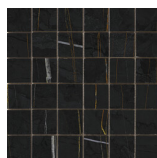

WHITE PULIDO GRANILLA 60X120 RC
G.155 | Premium polished | Neutral Body Rectified.

60x120 SI Rc / 24"x48"

NOIR MATE 60x120 SL RC
G.88 | MATT | Coloured body
Rectified.

WHITE MATE 60x120 SL RC
G.88 | MATT | Coloured body
Rectified.

32,5x22,5 /

HEXAGON AMPLE PULIDO GRANILLA
32,5X22,5
SP2046 | Premium polished |

HEX AMPLE WHITE PULIDO
32,5X22,5
SP2046 | Polished |

30x30 / 12"x12"

MOSAICO NOIR MATE 30x30
SP2037 | MATT |

MOSAICO NOIR MATE 30x30
SP2037 | MATT |

MOSAICO WHITE MATE 30x30
SP2037 | MATT |

**MOSAICO NOIR PULIDO GRANILLA
30X30**
SP2037 | Premium polished |

**MOSAICO WHITE PULIDO GRANILLA
30X30**
SP2037 | Premium polished |

26x27 / 11"x11"

**HEXAGON NOIR PULIDO GRANILLA
26X27**
SP2054 | Premium polished |

HEXAGON NOIR MATE 26X27
SP2051 | MATT |

HEXAGON WHITE PULIDO 26X27
SP2051 | Polished |

Technical Step

Porcelain Tiles

RODAPIÉ 10X120 PULIDO
| 120X120 / 48"x48"

RODAPIÉ 10X60
| 60X120 / 24"x48"

RODAPIÉ 10X60 PULIDO
| 60X120 / 24"x48"