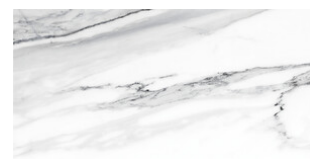

**RUBI BLUE PULIDO 30x60 RC**  
G.172 | Polished | Neutral Body  
Rectified.

**RUBI WHITE PULIDO 30x60 RC**  
G.172 | Polished | Neutral Body  
Rectified.

**RUBI BLUE MATE 30x60 RC**  
. | MATT | Coloured body  
Rectified.