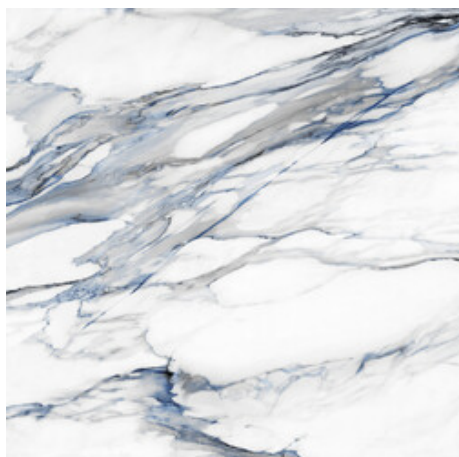

Series **Rubi**

120x120 RC / 48"x48"

60x120 RC / 24"x48"

60x60 RC / 24"x24"

30x60 RC / 12"x24"

120x120 Rc / 48"x48"

RUBI BLUE PULIDO 120X120 RC
G.192 | Polished | Neutral Body
Rectified.

RUBI WHITE PULIDO 120X120 RC
G.192 | Polished | Neutral Body
Rectified.

60x120 Rc / 24"x48"

RUBI BLUE PULIDO 60X120 RC
G.177 | Polished | Neutral Body
Rectified.

RUBI WHITE PULIDO 60X120 RC
G.177 | Polished | Neutral Body
Rectified.

RUBI WHITE MATE 60x120 RC
G.85 | MATT | Neutral Body
Rectified.