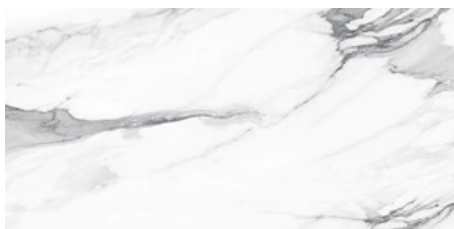

RUBI WHITE PULIDO 60X120 RC
G.177 | Polished | Neutral Body
Rectified.