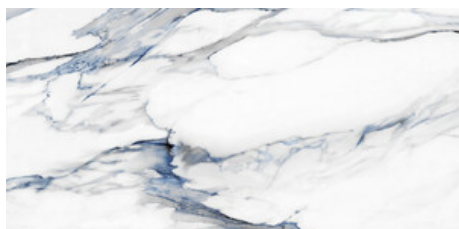

60x120 Rc / 24"x48"

RUBI BLUE PULIDO 60X120 RC
G.177 | Polished | Neutral Body
Rectified.