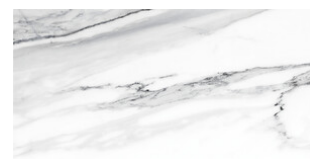

RUBI BLUE PULIDO 30x60 RC
G.172 | Polished | Neutral Body
Rectified.

RUBI WHITE PULIDO 30x60 RC
G.172 | Polished | Neutral Body
Rectified.

RUBI BLUE MATE 30x60 RC
G.1079 | MATT | Neutral Body
Rectified.