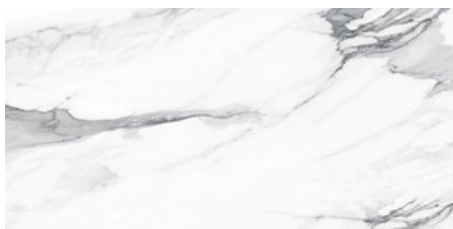

RUBI WHITE PULIDO 60X120 RC
G.177 | Polished | Neutral Body
Rectified.