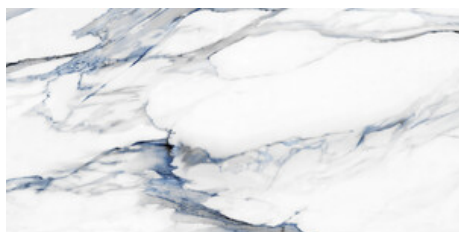

60x120 Rc / 24"x48"

RUBI BLUE PULIDO 60X120 RC
G.177 | Polished | Neutral Body
Rectified.

RUBI WHITE PULIDO 60X120 RC
G.177 | Polished | Neutral Body
Rectified.

RUBI WHITE MATE 60x120 RC
G.85 | MATT | Neutral Body
Rectified.