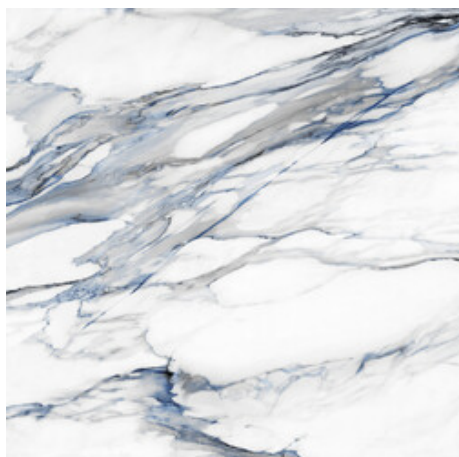

## Series **Rubi**

120x120 RC / 48"x48"

60x120 RC / 24"x48"

60x60 RC / 24"x24"

30x60 RC / 12"x24"

120x120 Rc / 48"x48"

**RUBI BLUE PULIDO 120X120 RC**  
G.192 | Polished | Neutral Body  
Rectified.

**RUBI WHITE PULIDO 120X120 RC**  
G.192 | Polished | Neutral Body  
Rectified.

60x120 Rc / 24"x48"

**RUBI BLUE PULIDO 60X120 RC**  
G.177 | Polished | Neutral Body  
Rectified.

**RUBI WHITE PULIDO 60X120 RC**  
G.177 | Polished | Neutral Body  
Rectified.

**RUBI WHITE MATE 60x120 RC**  
. | MATT | Coloured body  
Rectified.