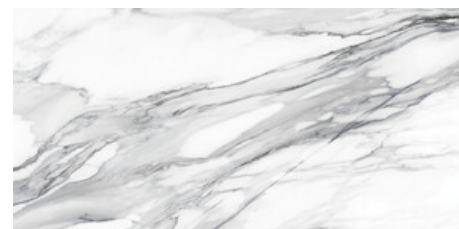

RUBI WHITE MATE 60x120 RC
G.85 | MATT | Neutral Body
Rectified.