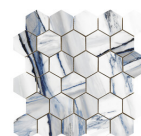

**RUBI BLUE PULIDO 30x60 RC**  
G.172 | Polished | Neutral Body  
Rectified.

**RUBI WHITE PULIDO 30x60 RC**  
G.172 | Polished | Neutral Body  
Rectified.

**RUBI BLUE MATE 30x60 RC**  
. | MATT | Coloured body  
Rectified.

**30x30 / 12"x12"**

---

**RUBI MOSAICO BLUE PULIDO 30x30**  
SP2037 | Polished |

**RUBI MOSAICO WHITE PULIDO 30x30**  
SP2037 | Polished |

**26x27 / 11"x11"**

---

**RUBI HEXAGON WHITE MATE 26X27**  
SP2054 | MATT |

**RUBI HEXAGON WHITE PULIDO 26X27**  
SP2054 | Polished |

**RUBI HEXAGON BLUE MATE 26X27**  
SP2054 | MATT |

**RUBI HEXAGON BLUE PULIDO 26X27**  
SP2054 | Polished |

Technical Step

Porcelain Tiles

**RODAPIÉ 10X120 PULIDO**  
| 120X120 / 48"x48"