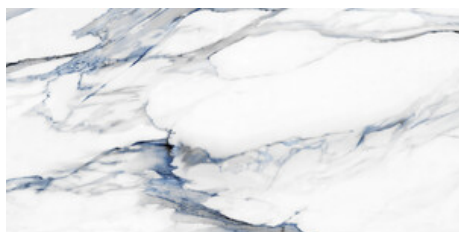

60x120 Rc / 24"x48"

**RUBI BLUE PULIDO 60X120 RC**  
G.177 | Polished | Neutral Body  
Rectified.

**RUBI WHITE PULIDO 60X120 RC**  
G.177 | Polished | Neutral Body  
Rectified.

**RUBI WHITE MATE 60x120 RC**  
. | MATT | Coloured body  
Rectified.