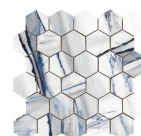

RUBI BLUE PULIDO 30x60 RC
G.172 | Polished | Neutral Body
Rectified.

RUBI WHITE PULIDO 30x60 RC
G.172 | Polished | Neutral Body
Rectified.

RUBI BLUE MATE 30x60 RC
G.1079 | MATT | Neutral Body
Rectified.

30x30 / 12"x12"

RUBI MOSAICO BLUE PULIDO 30x30
SP2037 | Polished |

RUBI MOSAICO WHITE PULIDO 30x30
SP2037 | Polished |

26x27 / 11"x11"

RUBI HEXAGON WHITE MATE 26X27
SP2054 | MATT |

RUBI HEXAGON WHITE PULIDO 26X27
SP2054 | Polished |

RUBI HEXAGON BLUE MATE 26X27
SP2054 | MATT |

RUBI HEXAGON BLUE PULIDO 26X27
SP2054 | Polished |

Technical Step

Porcelain Tiles

RODAPIÉ 10X120 PULIDO
| 120X120 / 48"x48"

RODAPIÉ 7,5X60
| 30X60 / 12"x24"
| 60X60 / 24"x24"