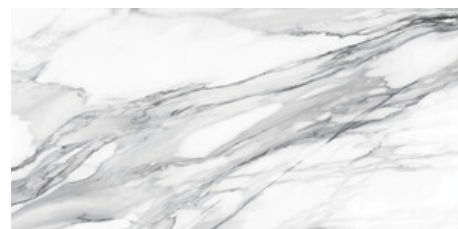

RUBI WHITE MATE 60x120 RC
. | MATT | Coloured body
Rectified.