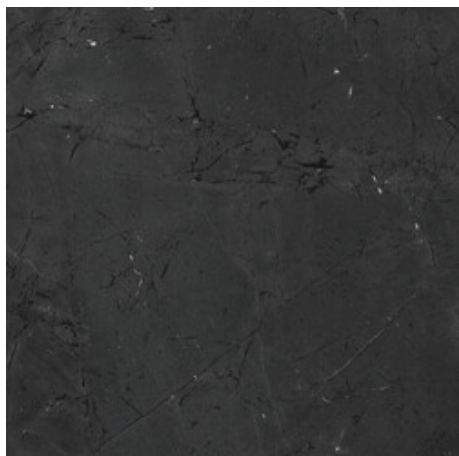

# Series **Renoir**

120x280 RC / 48"x111"

120x120 SL RC / 48"x48"

60x120 SL RC / 24"x48"

**120x280 Rc / 48"x111"**

---

**RENOIR BLACK MATE 120X280 RC**

G.197 | MATT | Coloured body  
Rectified.

**RENOIR CLEFT BLACK MATE  
120X280 RC**

G.218 | MATT | Coloured body  
Rectified.

---

**120x120 SI Rc / 48"x48"**

---

**RENOIR BLACK MATE 120x120 SL  
RC**  
G.214 | MATT | Coloured body  
Rectified.

---

**60x120 SI Rc / 24"x48"**

---

**RENOIR BLACK MATE 60x120 SL  
RC**  
G.215 | MATT | Coloured body  
Rectified.

**RENOIR BLACK MATE 60x120 SL  
RC ANTISLIP**  
G.216 | MATT | Coloured body  
Rectified.

Gallery