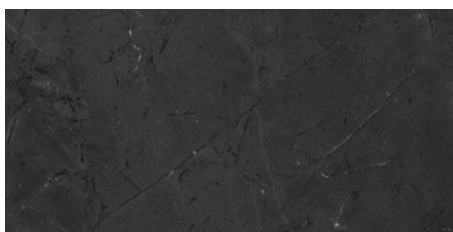

# Series **Renoir**

120x280 RC / 48"x111"

120x120 SL RC / 48"x48"

60x120 SL RC / 24"x48"

**120x280 Rc / 48"x111"**

---

**RENOIR BLACK MATE 120X280 RC**

G.197 | MATT | Coloured body  
Rectified.

**RENOIR CLEFT BLACK MATE  
120X280 RC**

G.218 | MATT | Coloured body  
Rectified.

---

**120x120 SI Rc / 48"x48"**

---

**RENOIR BLACK MATE 120x120 SL  
RC**  
G.214 | MATT | Coloured body  
Rectified.

---

**60x120 SI Rc / 24"x48"**

---

**RENOIR BLACK MATE 60x120 SL  
RC**  
G.215 | MATT | Coloured body  
Rectified.

**RENOIR BLACK MATE 60x120 SL  
RC ANTISLIP**  
G.216 | MATT | Coloured body  
Rectified.

Gallery