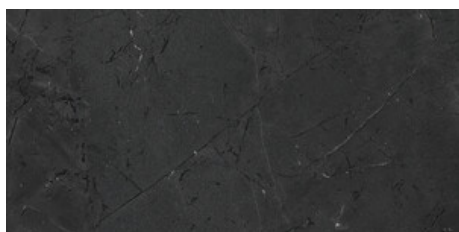

# Series **Renoir**

120x280 RC / 48"x111"

120x120 SL RC / 48"x48"

60x120 SL RC / 24"x48"

**120x280 Rc / 48"x111"**

---

**RENOIR BLACK MATE 120X280 RC**

G.197 | MATT | Coloured body  
Rectified.

**RENOIR CLEFT BLACK MATE  
120X280 RC**

G.218 | MATT | Coloured body  
Rectified.

---

**120x120 SI Rc / 48"x48"**

---

**RENOIR BLACK MATE 120x120 SL  
RC**  
G.214 | MATT | Coloured body  
Rectified.

---

**60x120 SI Rc / 24"x48"**

---

**RENOIR BLACK MATE 60x120 SL  
RC**  
G.215 | MATT | Coloured body  
Rectified.

**RENOIR BLACK MATE 60x120 SL  
RC ANTISLIP**  
G.216 | MATT | Coloured body  
Rectified.

Gallery