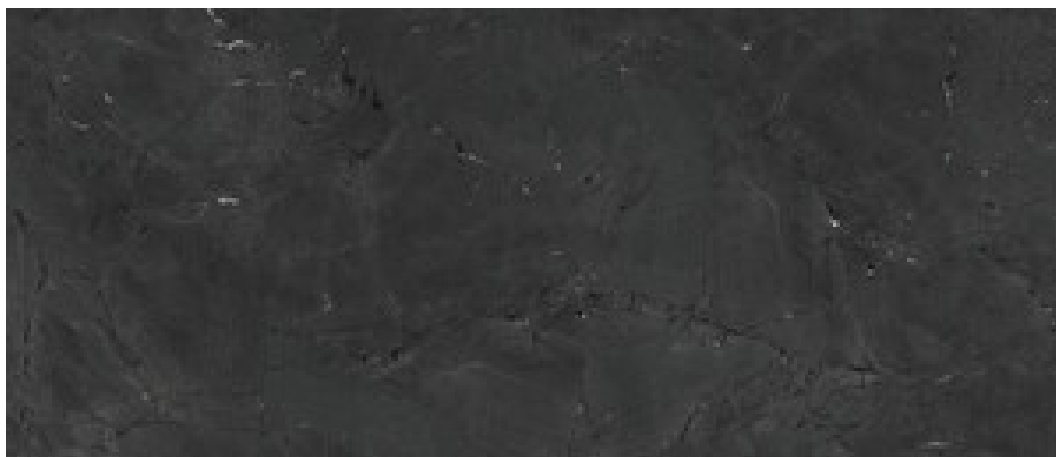

# Series **Renoir**

120x280 RC / 48"x111"

120x120 SL RC / 48"x48"

60x120 SL RC / 24"x48"

**120x280 Rc / 48"x111"**

---

**RENOIR BLACK MATE 120X280 RC**

G.197 | MATT | Coloured body  
Rectified.

**RENOIR CLEFT BLACK MATE  
120X280 RC**

G.218 | MATT | Coloured body  
Rectified.

---

**120x120 SI Rc / 48"x48"**

---

**RENOIR BLACK MATE 120x120 SL  
RC**  
G.214 | MATT | Coloured body  
Rectified.

---

**60x120 SI Rc / 24"x48"**

---

**RENOIR BLACK MATE 60x120 SL  
RC**  
G.215 | MATT | Coloured body  
Rectified.

**RENOIR BLACK MATE 60x120 SL  
RC ANTISLIP**  
G.216 | MATT | Coloured body  
Rectified.

Gallery