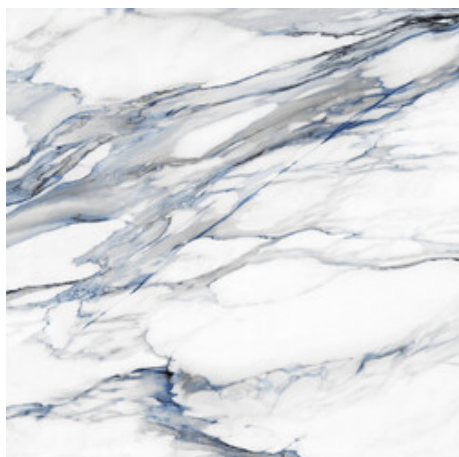

## Series **Rubi**

120x120 RC / 48"x48"

60x120 RC / 24"x48"

60x60 RC / 24"x24"

30x60 RC / 12"x24"

120x120 Rc / 48"x48"

---

**BLUE PULIDO 120X120 RC**  
G.192 | Polished | Neutral Body  
Rectified.