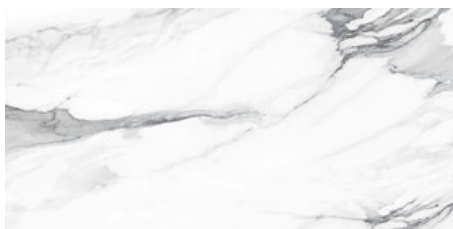

WHITE PULIDO 60X120 RC
G.177 | Polished | Neutral Body
Rectified.