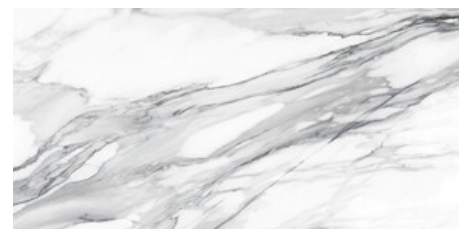

**WHITE PULIDO 120X120 RC**  
G.192 | Polished | Neutral Body  
Rectified.

60x120 Rc / 24"x48"

---

**BLUE PULIDO 60X120 RC**  
G.177 | Polished | Neutral Body  
Rectified.

**WHITE PULIDO 60X120 RC**  
G.177 | Polished | Neutral Body  
Rectified.