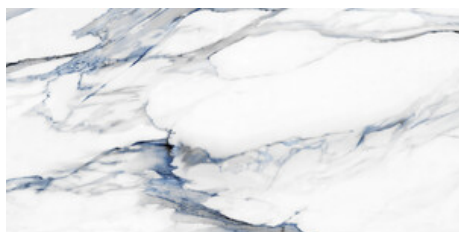

BLUE MATE 60x120 RC
G.85 | MATT | Neutral Body
Rectified.