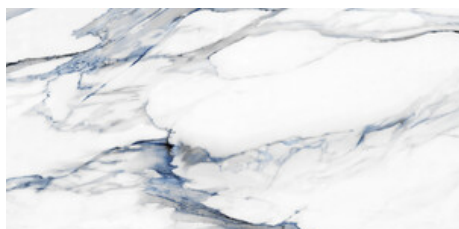

60x120 Rc / 24"x48"

BLUE PULIDO 60X120 RC
G.177 | Polished | Neutral Body
Rectified.