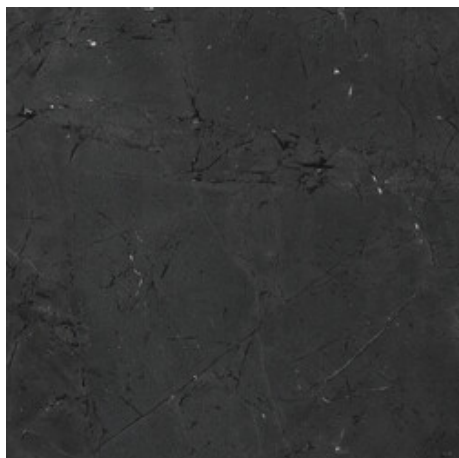

# Series **Renoir**

120x280 RC / 48"x111"

120x120 SL RC / 48"x48"

60x120 SL RC / 24"x48"

120x280 Rc / 48"x111"

---

**BLACK MATE 120X280 RC**  
G.197 | MATT | Coloured body  
Rectified.

**CLEFT BLACK MATE 120X280 RC**  
G.218 | MATT | Coloured body  
Rectified.

---

**120x120 SI Rc / 48"x48"**

---

**BLACK MATE 120x120 SL RC**  
G.214 | MATT | Coloured body  
Rectified.

---

**60x120 SI Rc / 24"x48"**

---

**BLACK MATE 60x120 SL RC**  
G.215 | MATT | Coloured body  
Rectified.

**BLACK MATE 60x120 SL RC**  
**ANTISLIP**  
G.216 | MATT | Coloured body  
Rectified.

Gallery