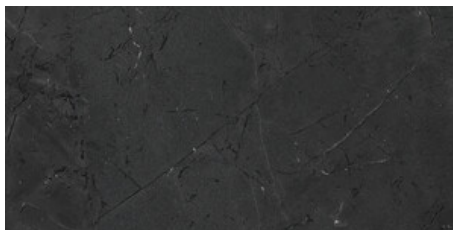

# Series **Renoir**

120x280 RC / 48"x111"

120x120 SL RC / 48"x48"

60x120 SL RC / 24"x48"

120x280 Rc / 48"x111"

---

**BLACK MATE 120X280 RC**  
G.197 | MATT | Coloured body  
Rectified.

**CLEFT BLACK MATE 120X280 RC**  
G.218 | MATT | Coloured body  
Rectified.

---

**120x120 SI Rc / 48"x48"**

---

**BLACK MATE 120x120 SL RC**  
G.214 | MATT | Coloured body  
Rectified.

---

**60x120 SI Rc / 24"x48"**

---

**BLACK MATE 60x120 SL RC**  
G.215 | MATT | Coloured body  
Rectified.

**BLACK MATE 60x120 SL RC**  
**ANTISLIP**  
G.216 | MATT | Coloured body  
Rectified.

Gallery