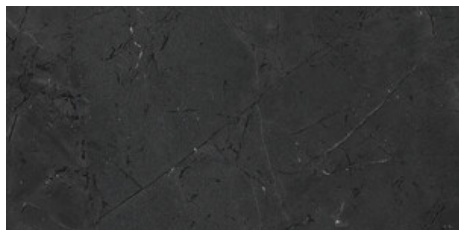

# Series **Renoir**

120x280 RC / 48"x111"

120x120 SL RC / 48"x48"

60x120 SL RC / 24"x48"

120x280 Rc / 48"x111"

---

**BLACK MATE 120X280 RC**  
G.197 | MATT | Coloured body  
Rectified.

**CLEFT BLACK MATE 120X280 RC**  
G.218 | MATT | Coloured body  
Rectified.

---

**120x120 SI Rc / 48"x48"**

---

**BLACK MATE 120x120 SL RC**  
G.214 | MATT | Coloured body  
Rectified.

---

**60x120 SI Rc / 24"x48"**

---

**BLACK MATE 60x120 SL RC**  
G.215 | MATT | Coloured body  
Rectified.

**BLACK MATE 60x120 SL RC**  
**ANTISLIP**  
G.216 | MATT | Coloured body  
Rectified.

Gallery