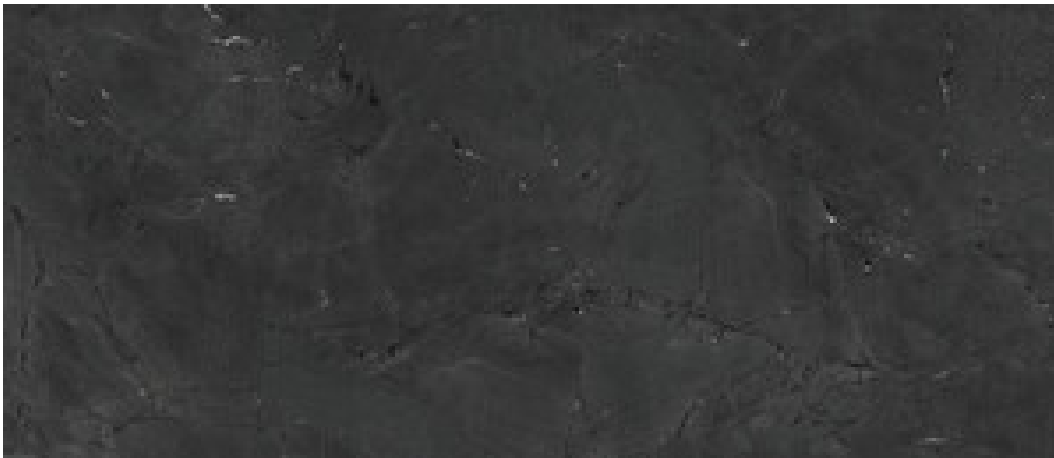

# Series **Renoir**

120x280 RC / 48"x111"

120x120 SL RC / 48"x48"

60x120 SL RC / 24"x48"

120x280 Rc / 48"x111"

---

**BLACK MATE 120X280 RC**  
G.197 | MATT | Coloured body  
Rectified.

**CLEFT BLACK MATE 120X280 RC**  
G.218 | MATT | Coloured body  
Rectified.

---

**120x120 SI Rc / 48"x48"**

---

**BLACK MATE 120x120 SL RC**  
G.214 | MATT | Coloured body  
Rectified.

---

**60x120 SI Rc / 24"x48"**

---

**BLACK MATE 60x120 SL RC**  
G.215 | MATT | Coloured body  
Rectified.

**BLACK MATE 60x120 SL RC**  
**ANTISLIP**  
G.216 | MATT | Coloured body  
Rectified.

Gallery