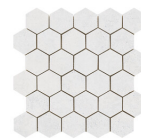

# Series **Pulsar**

60x60 RC / 24"x24"

**60x60 Rc / 24"x24"**

---

**PULSAR WHITE MATE 60x60 RC**

G.76 | MATT | Coloured body  
Rectified.

**PULSAR PEARL MATE 60X60**

G.76 | MATT | Coloured body  
Rectified.

**PULSAR ANTHRACITE MATE 60X60**

G.76 | MATT | Coloured body  
Rectified.

**PULSAR SAND MATE 60X60**

G.76 | MATT | Coloured body  
Rectified.

**30x30 / 12"x12"**

---

**PULSAR MOSAICO ANTHRACITE  
MATE 30x30**

SP2037 | MATT |

**PULSAR MOSAICO SAND MATE 30x30**

SP2037 | MATT |

**PULSAR MOSAICO WHITE MATE  
30x30**

SP2037 | MATT |

**PULSAR MOSAICO PEARL MATE  
30x30**

SP2037 | MATT |

**26x27 / 11"x11"**

**PULSAR HEXAGON ANTHRACITE  
MATE 26X27**  
SP2051 | MATT |

**PULSAR HEXAGON SAND MATE 26X27**  
SP2051 | MATT |

**PULSAR HEXAGON WHITE MATE  
26X27**  
SP2051 | MATT |

**PULSAR HEXAGON PEARL MATE  
26X27**  
SP2051 | MATT |