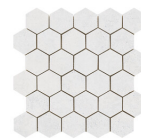

Series **Pulsar**

60x60 RC / 24"x24"

60x60 Rc / 24"x24"

PULSAR WHITE MATE 60x60 RC
G.76 | MATT | Coloured body
Rectified.

PULSAR PEARL MATE 60X60
G.76 | MATT | Coloured body
Rectified.

PULSAR ANTHRACITE MATE 60X60
G.76 | MATT | Coloured body
Rectified.

PULSAR SAND MATE 60X60
G.76 | MATT | Coloured body
Rectified.

30x30 / 12"x12"

**PULSAR MOSAICO ANTHRACITE
MATE 30x30**
SP2037 | MATT |

PULSAR MOSAICO SAND MATE 30x30
SP2037 | MATT |

**PULSAR MOSAICO WHITE MATE
30x30**
SP2037 | MATT |

**PULSAR MOSAICO PEARL MATE
30x30**
SP2037 | MATT |

26x27 / 11"x11"

**PULSAR HEXAGON ANTHRACITE
MATE 26X27**
SP2051 | MATT |

PULSAR HEXAGON SAND MATE 26X27
SP2051 | MATT |

**PULSAR HEXAGON WHITE MATE
26X27**
SP2051 | MATT |

**PULSAR HEXAGON PEARL MATE
26X27**
SP2051 | MATT |

Technical Step

Porcelain Tiles

RODAPIÉ 7,5X60
| 60X60 / 24"x24"

PELDAÑO ROMO 60X60
| 60X60 / 24"x24"

PELDAÑO ANGULO ROMO 60X60
| 60X60 / 24"x24"

PELDAÑO GRADONE RECTO 60X60
| 60X60 / 24"x24"