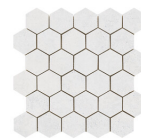

Series **Pulsar**

60x60 RC / 24"x24"

60x60 Rc / 24"x24"

PULSAR WHITE MATE 60x60 RC

G.76 | MATT | Coloured body
Rectified.

PULSAR PEARL MATE 60X60

G.76 | MATT | Coloured body
Rectified.

PULSAR ANTHRACITE MATE 60X60

G.76 | MATT | Coloured body
Rectified.

PULSAR SAND MATE 60X60

G.76 | MATT | Coloured body
Rectified.

30x30 / 12"x12"

**PULSAR MOSAICO ANTHRACITE
MATE 30x30**

SP2037 | MATT |

PULSAR MOSAICO SAND MATE 30x30

SP2037 | MATT |

**PULSAR MOSAICO WHITE MATE
30x30**

SP2037 | MATT |

**PULSAR MOSAICO PEARL MATE
30x30**

SP2037 | MATT |

26x27 / 11"x11"

**PULSAR HEXAGON ANTHRACITE
MATE 26X27**
SP2051 | MATT |

PULSAR HEXAGON SAND MATE 26X27
SP2051 | MATT |

**PULSAR HEXAGON WHITE MATE
26X27**
SP2051 | MATT |

**PULSAR HEXAGON PEARL MATE
26X27**
SP2051 | MATT |

Technical Step

Porcelain Tiles

RODAPIÉ 7,5X60
| 60X60 / 24"x24"

PELDAÑO ROMO 60X60
| 60X60 / 24"x24"

PELDAÑO ANGULO ROMO 60X60
| 60X60 / 24"x24"