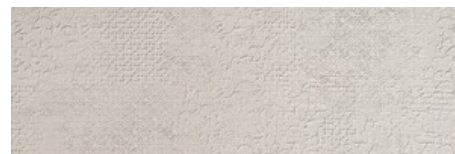

PROGRESS IVORY MATE 30x90 RC
G.104 | MATT | White body
Rectified.

PROGRESS PEARL MATE 30x90 RC
G.104 | MATT | White body
Rectified.

PROGRESS VISON MATE 30x90 RC
G.104 | MATT | White body
Rectified.

**PROGRESS TEXTILE WHITE MATE
30x90 RC**
G.112 | MATT | White body
Rectified.

**PROGRESS TEXTILE PROGRESS
IVORY MATE 30X90**
G.112 | MATT | White body
Rectified.

PROGRESS CUBE IVORY MATE 30X90
G.112 | MATT | White body
Rectified.

PROGRESS CUBE WHITE MATE 30X90
G.112 | MATT | White body
Rectified.