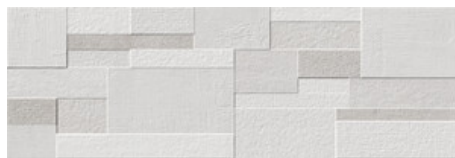

PROGRESS IVORY MATE 30x90 RC
G.104 | MATT | White body
Rectified.

PROGRESS PEARL MATE 30x90 RC
G.104 | MATT | White body
Rectified.

PROGRESS VISON MATE 30x90 RC
G.104 | MATT | White body
Rectified.

**PROGRESS TEXTILE WHITE MATE
30x90 RC**
G.112 | MATT | White body
Rectified.

**PROGRESS TEXTILE PROGRESS
IVORY MATE 30X90**
G.112 | MATT | White body
Rectified.

PROGRESS CUBE IVORY MATE 30X90
G.112 | MATT | White body
Rectified.

PROGRESS CUBE WHITE MATE 30X90
G.112 | MATT | White body
Rectified.