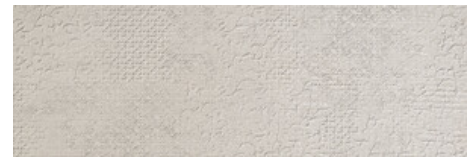

PROGRESS IVORY MATE 30x90 RC
G.104 | MATT | White body
Rectified.

PROGRESS PEARL MATE 30x90 RC
G.104 | MATT | White body
Rectified.

PROGRESS VISON MATE 30x90 RC
G.104 | MATT | White body
Rectified.

**PROGRESS TEXTILE WHITE MATE
30x90 RC**
G.112 | MATT | White body
Rectified.

**PROGRESS TEXTILE PROGRESS
IVORY MATE 30X90**
G.112 | MATT | White body
Rectified.

PROGRESS CUBE IVORY MATE 30X90
G.112 | MATT | White body
Rectified.

PROGRESS CUBE WHITE MATE 30X90
G.112 | MATT | White body
Rectified.