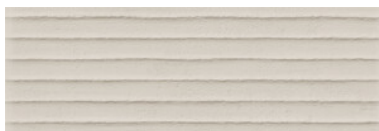

PROGRESS ACCORD IVORY MATE 25X75

G.108 | MATT | White body