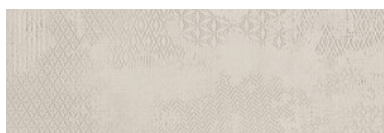

PROGRESS ADUA IVORY MATE 25X75

G.108 | MATT | White body