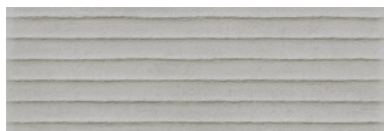

PROGRESS ACCORD PEARL MATE 25X75

G.108 | MATT | White body