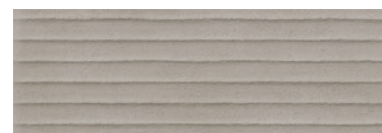

PROGRESS ACCORD VISON MATE 25X75

G.108 | MATT | White body