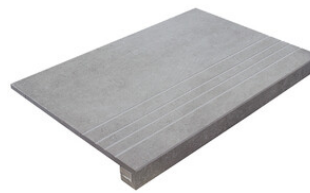

PELDAÑO GRADONE RECTO 23X120
| 23X120 / 9"x48"