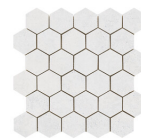

Series **Pulsar**

60x60 RC / 24"x24"

60x60 Rc / 24"x24"

WHITE MATE 60x60 RC
G.76 | MATT | Coloured body
Rectified.

PEARL MATE 60X60
G.76 | MATT | Coloured body
Rectified.

ANTHRACITE MATE 60X60
G.76 | MATT | Coloured body
Rectified.

SAND MATE 60X60
G.76 | MATT | Coloured body
Rectified.

30x30 / 12"x12"

MOSAICO ANTHRACITE MATE 30x30
SP2037 | MATT |

MOSAICO SAND MATE 30x30
SP2037 | MATT |

MOSAICO WHITE MATE 30x30
SP2037 | MATT |

MOSAICO PEARL MATE 30x30
SP2037 | MATT |

26x27 / 11"x11"

HEXAGON ANTHRACITE MATE 26X27
SP2051 | MATT |

HEXAGON SAND MATE 26X27
SP2051 | MATT |

HEXAGON WHITE MATE 26X27
SP2051 | MATT |

HEXAGON PEARL MATE 26X27
SP2051 | MATT |

Technical Step

Porcelain Tiles