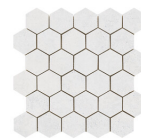

# Series **Pulsar**

60x60 RC / 24"x24"

**60x60 Rc / 24"x24"**

---

**WHITE MATE 60x60 RC**  
G.76 | MATT | Coloured body  
Rectified.

**PEARL MATE 60X60**  
G.76 | MATT | Coloured body  
Rectified.

**ANTHRACITE MATE 60X60**  
G.76 | MATT | Coloured body  
Rectified.

**SAND MATE 60X60**  
G.76 | MATT | Coloured body  
Rectified.

**30x30 / 12"x12"**

---

**MOSAICO ANTHRACITE MATE 30x30**  
SP2037 | MATT |

**MOSAICO SAND MATE 30x30**  
SP2037 | MATT |

**MOSAICO WHITE MATE 30x30**  
SP2037 | MATT |

**MOSAICO PEARL MATE 30x30**  
SP2037 | MATT |

**26x27 / 11"x11"**

**HEXAGON ANTHRACITE MATE 26X27**  
SP2051 | MATT |

**HEXAGON SAND MATE 26X27**  
SP2051 | MATT |

**HEXAGON WHITE MATE 26X27**  
SP2051 | MATT |

**HEXAGON PEARL MATE 26X27**  
SP2051 | MATT |