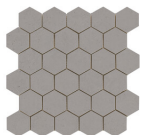

Series **Pulsar**

60x60 RC / 24"x24"

60x60 Rc / 24"x24"

WHITE MATE 60x60 RC
G.76 | MATT | Coloured body
Rectified.

PEARL MATE 60X60
G.76 | MATT | Coloured body
Rectified.

ANTHRACITE MATE 60X60
G.76 | MATT | Coloured body
Rectified.

SAND MATE 60X60
G.76 | MATT | Coloured body
Rectified.

30x30 / 12"x12"

MOSAICO ANTHRACITE MATE 30x30
SP2037 | MATT |

MOSAICO SAND MATE 30x30
SP2037 | MATT |

MOSAICO WHITE MATE 30x30
SP2037 | MATT |

MOSAICO PEARL MATE 30x30
SP2037 | MATT |

26x27 / 11"x11"

HEXAGON ANTHRACITE MATE 26X27
SP2051 | MATT |

HEXAGON SAND MATE 26X27
SP2051 | MATT |

HEXAGON WHITE MATE 26X27
SP2051 | MATT |

HEXAGON PEARL MATE 26X27
SP2051 | MATT |

Technical Step

Porcelain Tiles