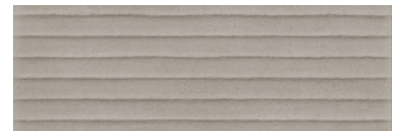

PEARL MATE 25X75
G.107 | MATT | White body

IVORY MATE 25X75
G.107 | MATT | White body

ADUA WHITE MATE 25X75
G.108 | MATT | White body

ADUA IVORY MATE 25X75
G.108 | MATT | White body

ACCORD WHITE MATE 25X75
G.108 | MATT | White body