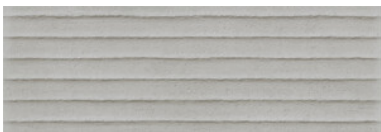

ACCORD PEARL MATE 25X75
G.108 | MATT | White body