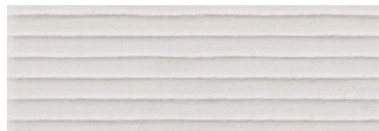

PEARL MATE 25X75
G.107 | MATT | White body

IVORY MATE 25X75
G.107 | MATT | White body

ADUA WHITE MATE 25X75
G.108 | MATT | White body

ADUA IVORY MATE 25X75
G.108 | MATT | White body

ACCORD WHITE MATE 25X75
G.108 | MATT | White body