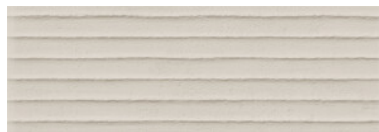

ACCORD IVORY MATE 25X75
G.108 | MATT | White body