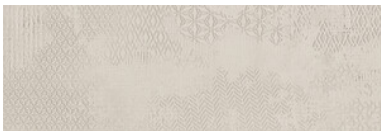

HEXAGON IVORY MATE 26X27
SP2051 | MATT |

HEXAGON VISON MATE 26X27
SP2051 | MATT |

25x75 / 10"x30"

DECOR HIDRAULIC MATE 25x75
G.108 | MATT | White body

WHITE MATE 25X75
G.107 | MATT | White body

VISON MATE 25X75
G.107 | MATT | White body

PEARL MATE 25X75
G.107 | MATT | White body

IVORY MATE 25X75
G.107 | MATT | White body

ADUA WHITE MATE 25X75
G.108 | MATT | White body

ADUA IVORY MATE 25X75
G.108 | MATT | White body

ACCORD WHITE MATE 25X75
G.108 | MATT | White body