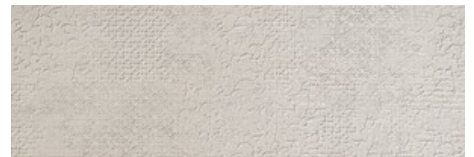

VISION MATE 60X60 RC
G.80 | MATT | Coloured body
Rectified.

30x90 Rc / 12"x36"

WHITE MATE 30x90
G.104 | MATT | White body
Rectified.

IVORY MATE 30x90 RC
G.104 | MATT | White body
Rectified.

PEARL MATE 30x90 RC
G.104 | MATT | White body
Rectified.

VISION MATE 30x90 RC
G.104 | MATT | White body
Rectified.

TEXTILE WHITE MATE 30x90 RC
G.112 | MATT | White body
Rectified.

TEXTILE IVORY MATE 30x90
G.112 | MATT | White body
Rectified.

CUBE IVORY MATE 30x90
G.112 | MATT | White body
Rectified.